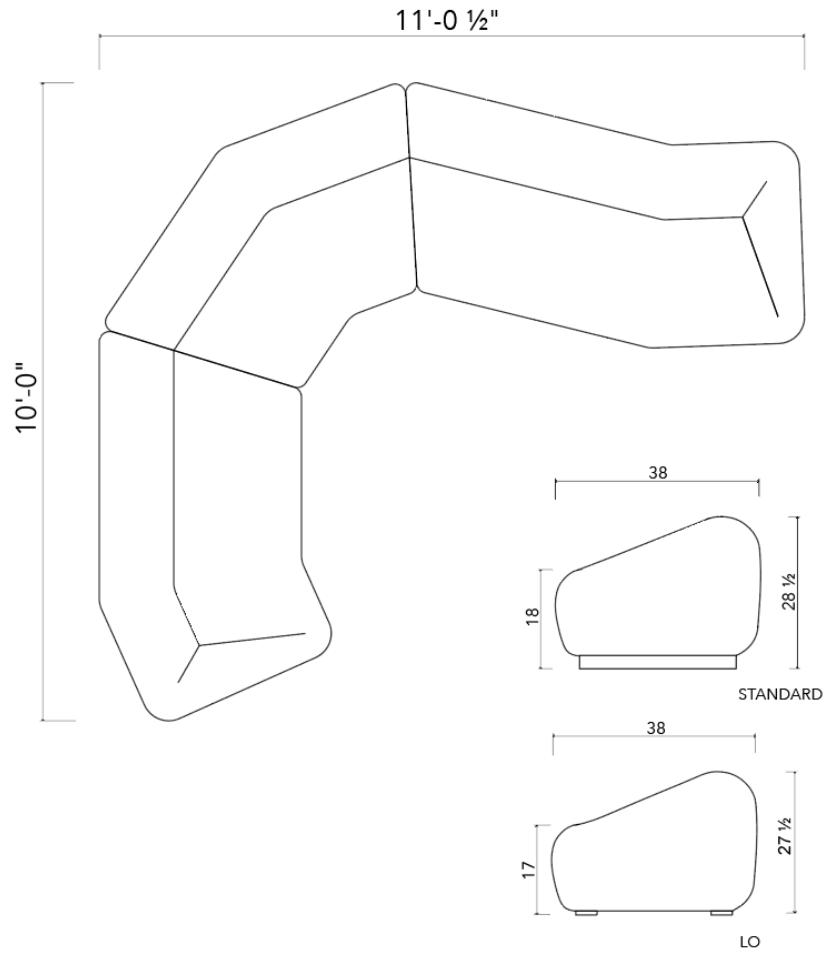

stahlandband.com
info@stahlandband.com
424.228.4134

Specification Drawing