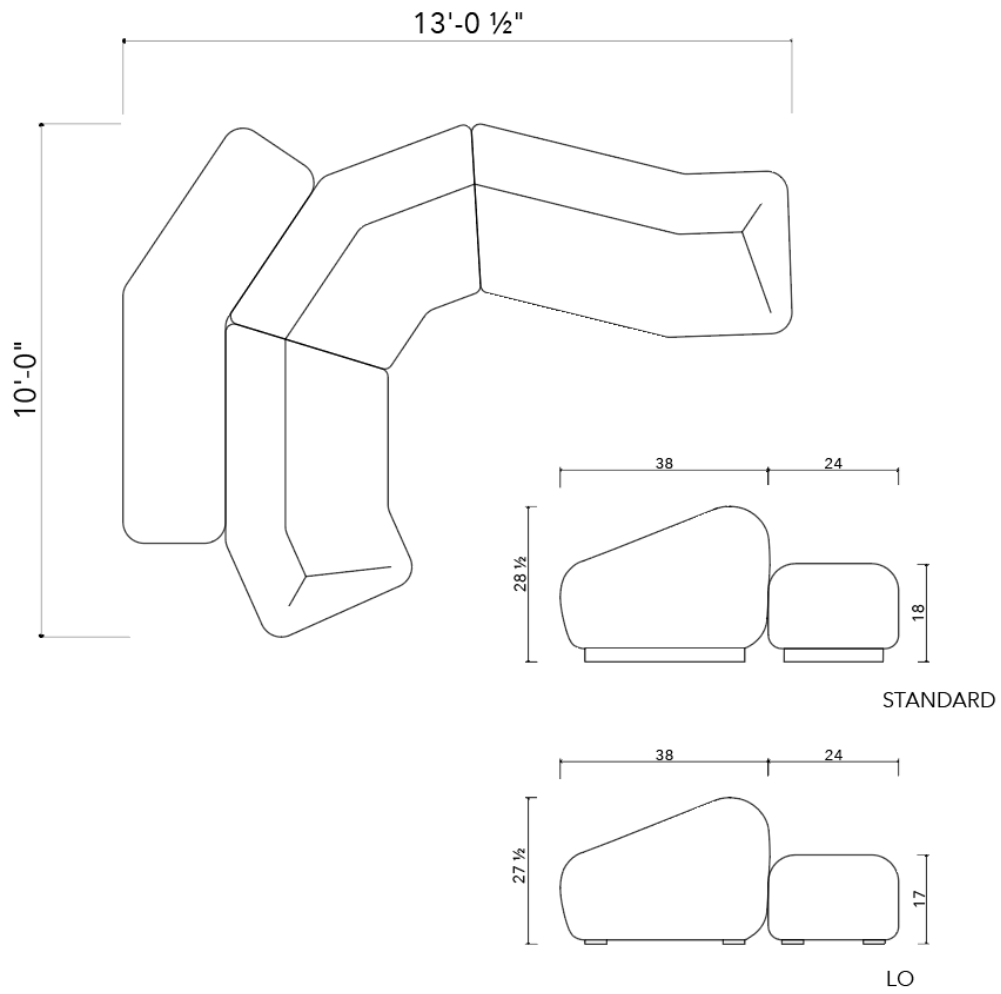

stahlandband.com
info@stahlandband.com
424.228.4134

Specification Drawing