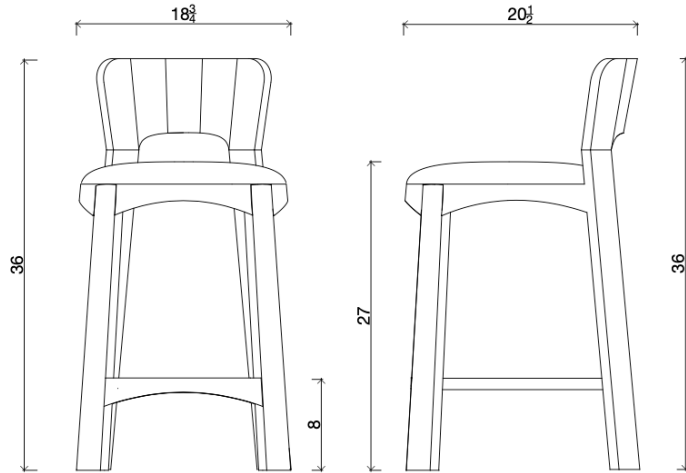

stahlandband.com
info@stahlandband.com
424.228.4134

Specification Drawing

Counter