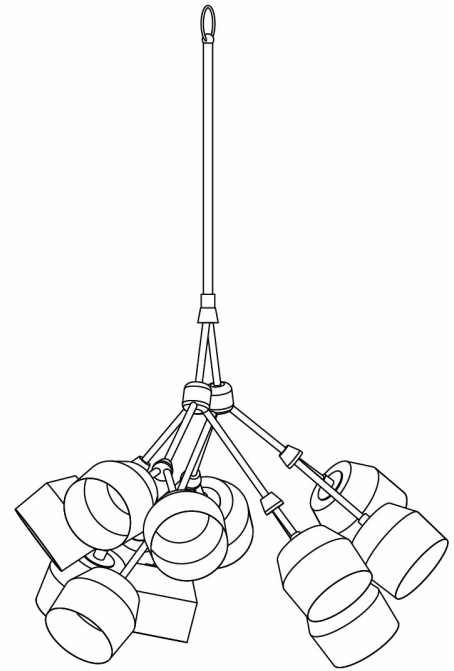

STAHL+BAND

FORCHETTE CHANDELIER

Contact for Price | 36" H x 36" W x 28" D OAH 72" | Porcelain & Brass

* Metal finish and porcelain options available.

STAHL+BAND

METAL & PORCELAIN CUSTOM FINISH OPTIONS

UN-LACQUERED BRASS

BLACKENED BRASS

AGED BRASS

NATURAL PORCELAIN

GRAPHITE PORCELAIN

STAHL+BAND

36" W

28" D

36" H

FRONT

SIDE

28" D

TOP