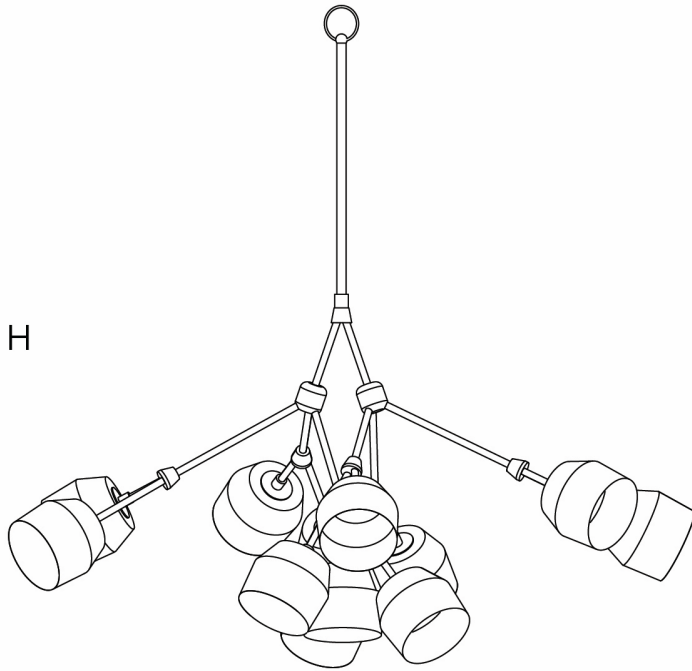

STAHL+BAND

FORCHETTE CHANDELIER

Contact for Price | 36" H x 36" W x 28" D OAH 72" | Porcelain & Brass

* Metal finish and porcelain options available.

STAHL+BAND

METAL & PORCELAIN CUSTOM FINISH OPTIONS

UN-LACQUERED BRASS

BLACKENED BRASS

AGED BRASS

NATURAL PORCELAIN

GRAPHITE PORCELAIN

STAHL+BAND

36" W

28" D

36" H

FRONT

SIDE

28" D

TOP