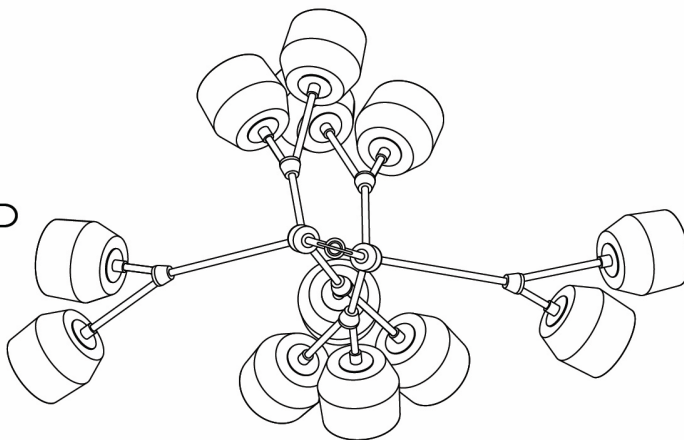

STAHL+BAND

FORCHETTE CHANDELIER

Contact for Price | 36" H x 36" W x 28" D OAH 72" | Porcelain & Brass

* Metal finish and porcelain options available.

STAHL+BAND

METAL & PORCELAIN CUSTOM FINISH OPTIONS

UN-LACQUERED BRASS

BLACKENED BRASS

AGED BRASS

NATURAL PORCELAIN

GRAPHITE PORCELAIN

STAHL+BAND

36" W

28" D

36" H

FRONT

SIDE

28" D

TOP