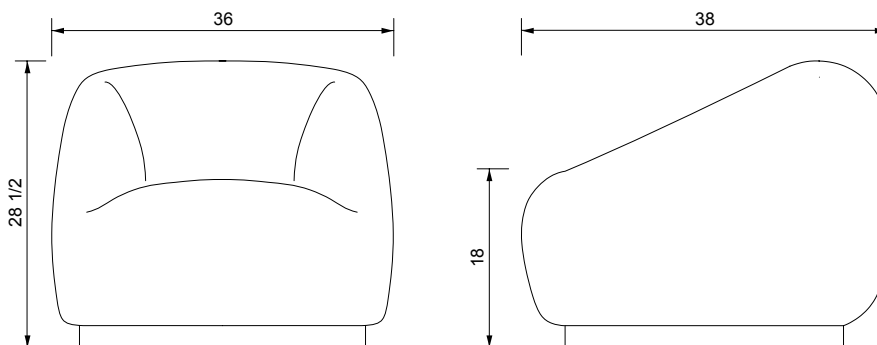

Specification Drawing

STAHLANDBAND.COM
INFO@STAHLANDBAND.COM
424.228.4134