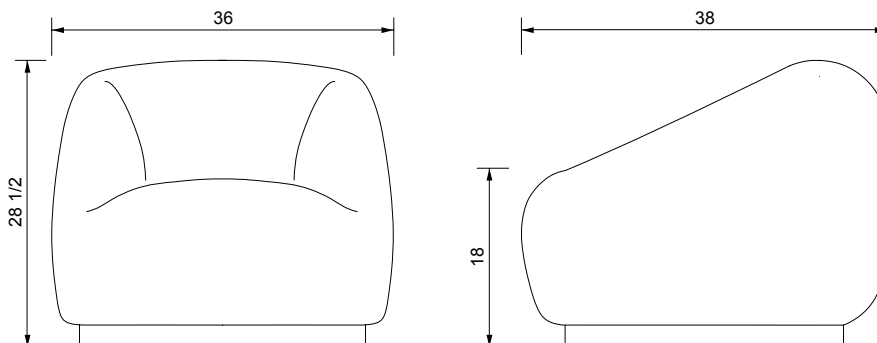

Specification Drawing

STAHLANDBAND.COM
INFO@STAHLANDBAND.COM
424.228.4134