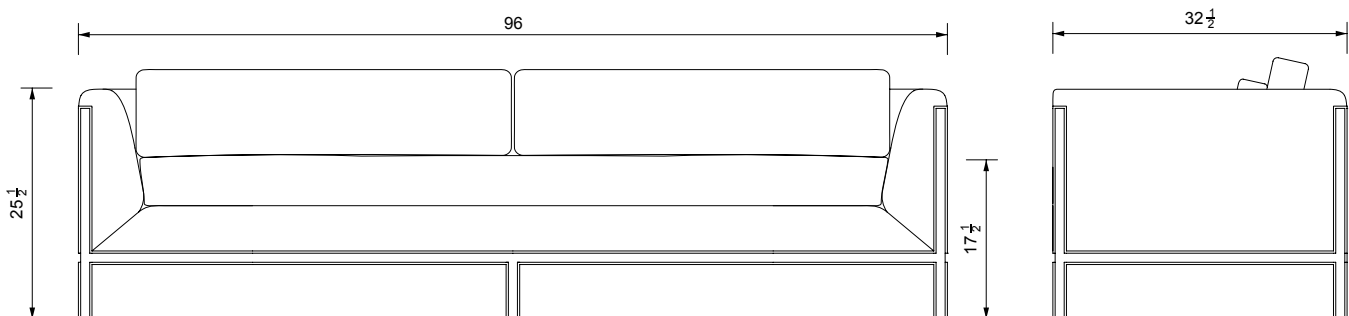

Specification Drawing

STAHLANDBAND.COM
INFO@STAHLANDBAND.COM
424.228.4134