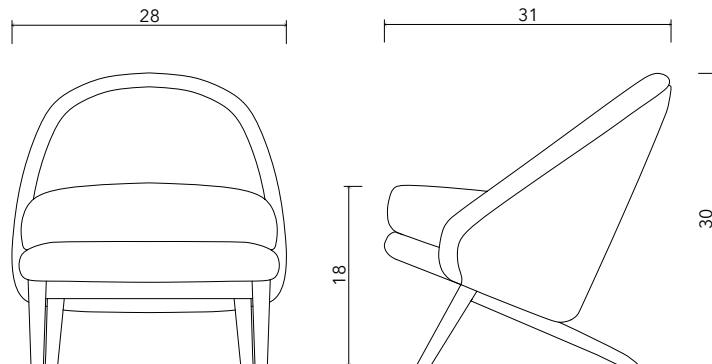

Specification Drawing

STAHLANDBAND.COM
INFO@STAHLANDBAND.COM
424.228.4134