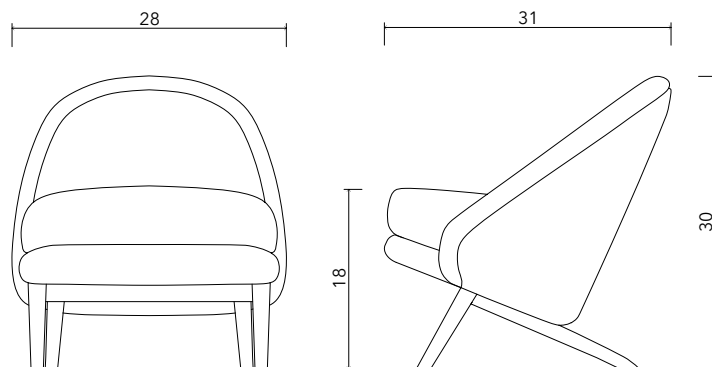

Specification Drawing

STAHLANDBAND.COM
INFO@STAHLANDBAND.COM
424.228.4134