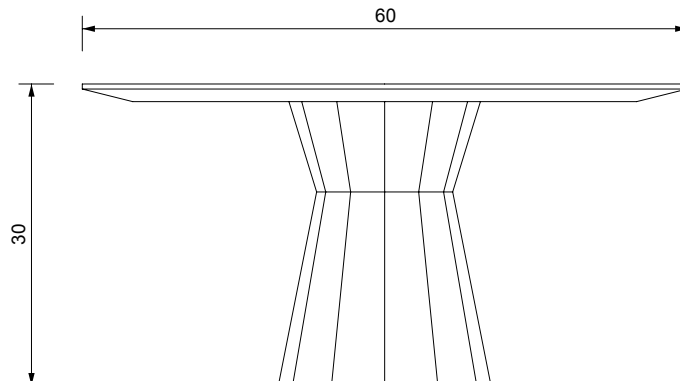

Specification Drawing

STAHLANDBAND.COM
INFO@STAHLANDBAND.COM
424.228.4134