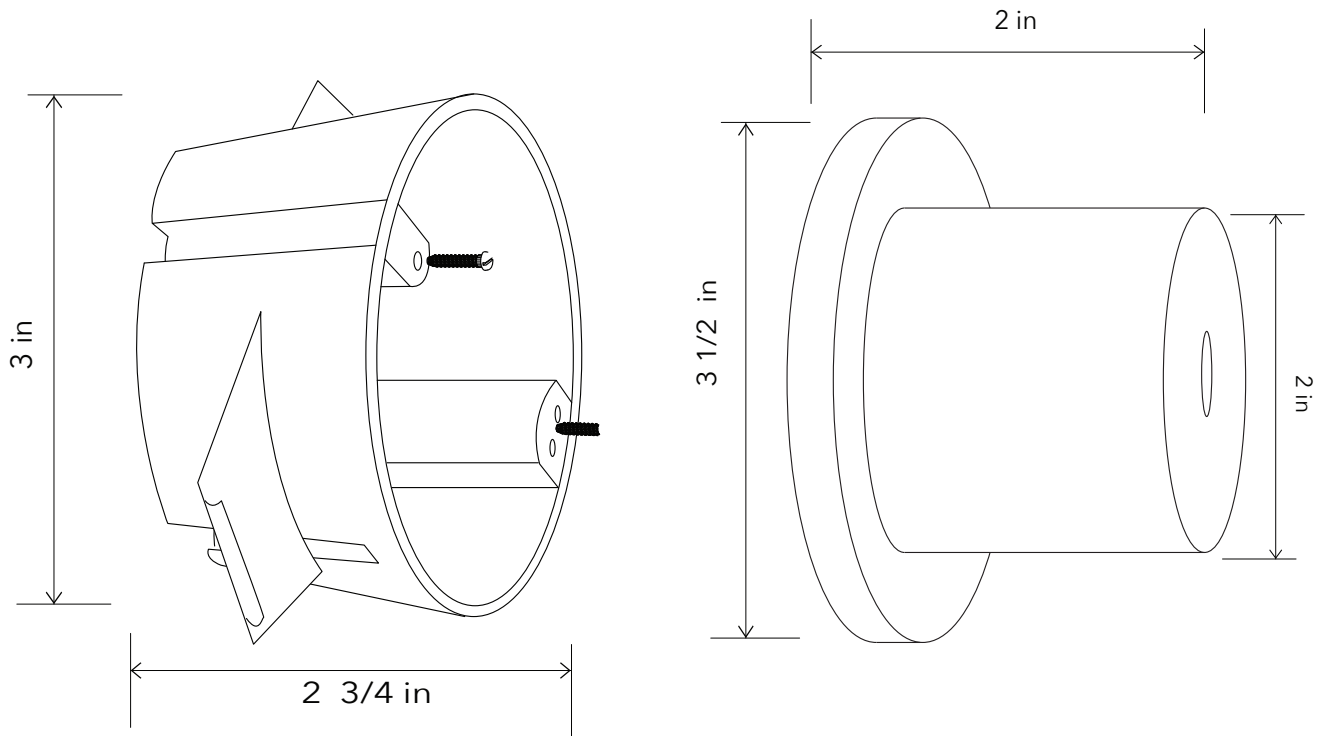

STAHL+BAND

CANOPY