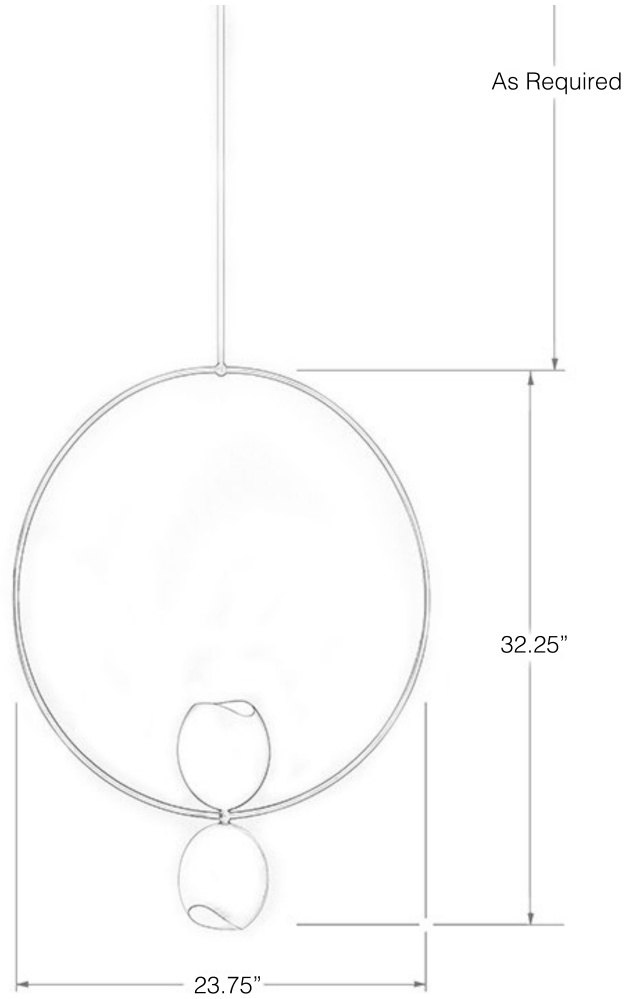

STAHL+BAND

O PENDANT