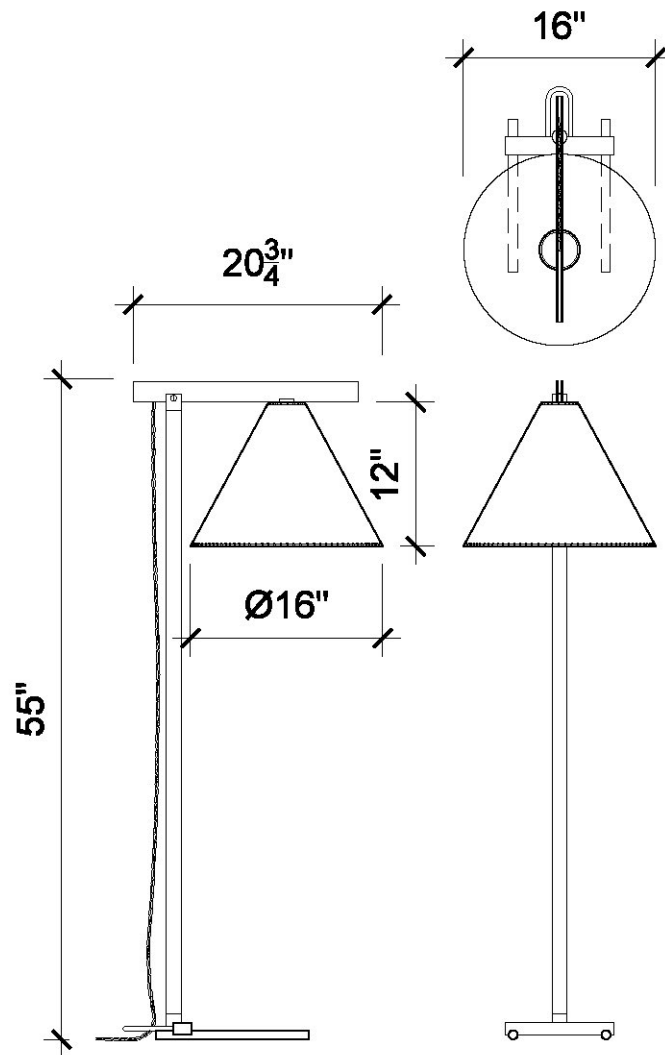

STAHL+BAND

SERIES 02 FLOOR LAMP

Contact For Price

55"H x 20.75"D x 16"W | Shade: 3" dia. top x 16" dia. bottom x 12"H.

**Additional metal finish options available*

STAHL+BAND

SERIES 02 FLOOR LAMP