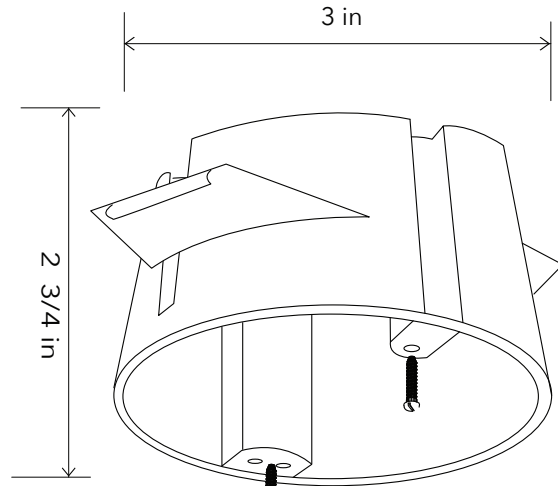

STAHL+BAND

POTTER LIGHT

Small: \$700 | 5.7"H x 5.7"D | Medium: \$950 | 6.5"H x 9.25"D | Large: \$1,115 | 7.7"H x 11.8"D | Ceramics

**Available in other finish options*

STAHL+BAND

SPECKLED WHITE
GLOSS GLAZE FINISH

OLIVE GREEN
SATIN GLAZE FINISH
NEW GLAZE OFFERING
FOR 2019

STAHL+BAND

CEILING CANOPY

Mini and Small Size Pendant:

Carlton J-Box Model # B518AR-UPC

link: <https://www.homedepot.com/p/Carlton-18-cu-in-Blue-Polycarbonate-Round-New-Work-Ceiling-Electrical-Box-B518AR-UPC/100128777>

Medium and Large Size Pendant: