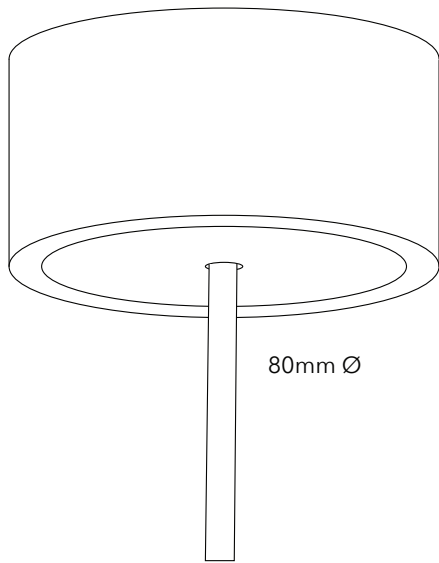

STAHL+BAND

POTTER LIGHT

Small: \$700 | 5.7"H x 5.7"D | Medium: \$950 | 6.5"H x 9.25"D | Large: \$1,115 | 7.7"H x 11.8"D | Ceramics

**Available in other finish options*

STAHL+BAND

SPECKLED WHITE
GLOSS GLAZE FINISH

OLIVE GREEN
SATIN GLAZE FINISH
NEW GLAZE OFFERING
FOR 2019

STAHL+BAND

CEILING CANOPY

Mini and Small Size Pendant:

Carlton J-Box Model # B518AR-UPC

link: <https://www.homedepot.com/p/Carlton-18-cu-in-Blue-Polycarbonate-Round-New-Work-Ceiling-Electrical-Box-B518AR-UPC/100128777>

Medium and Large Size Pendant: