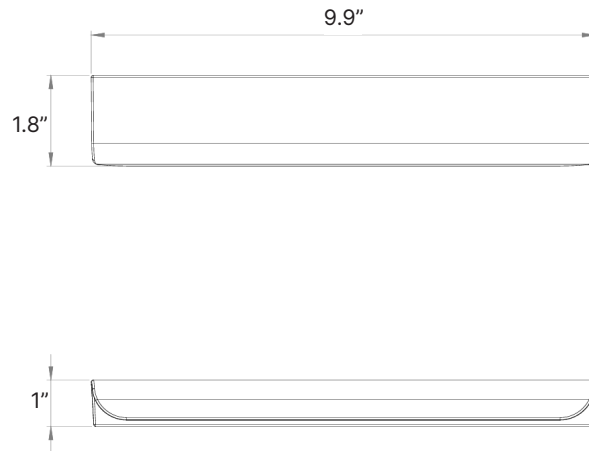

STAHL + BAND

Specification Drawing

Care Instructions

Finish

They will arrive with a bright finish but will oxidise and darken over time to reveal a distinctive patina. Simply use a metal polish to restore a like-new finish.

* List pricing is subject to change and does not include shipping.