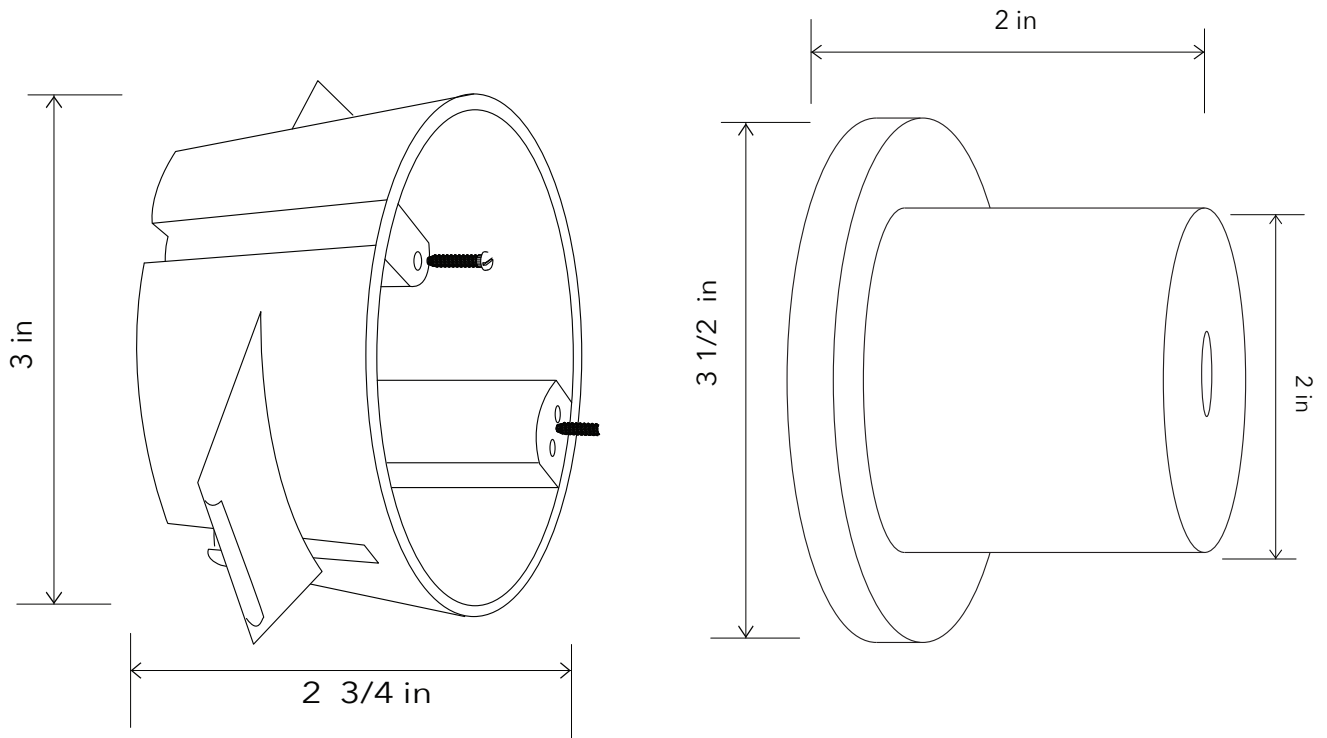

STAHL+BAND

O CLUSTER

Contact for Price | 12" W x 23" H (Overall drop 60") | Brass, Ostrich Egg, Resin.

Light Source - 5xg9 LED 3.5w /220 - 240v

Lumens - 5 x 350

Temperature - Warm White - 2700K

*Custom finish and sizing upon request

STAHL+BAND

CANOPY

Carlson J-Box Model # B518AR-UPC

link: <https://www.homedepot.com/p/Carlson-18-cu-in-Blue-Polycarbonate-Round-New-Work-Ceiling-Electrical-Box-B518AR-UPC/100128777>