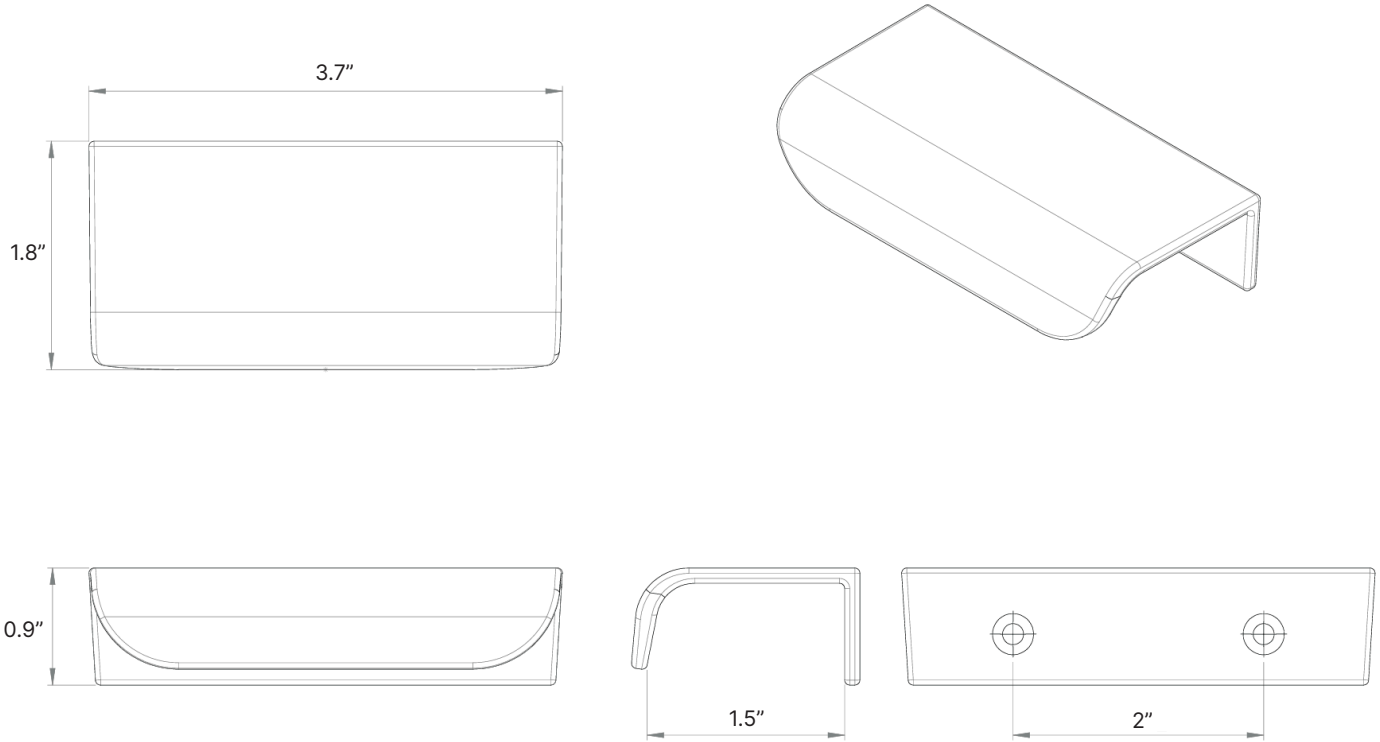

STAHL + BAND

Specification Drawing

Care Instructions

Finish

They will arrive with a bright finish but will oxidise and darken over time to reveal a distinctive patina. Simply use a metal polish to restore a like-new finish.

* List pricing is subject to change and does not include shipping.