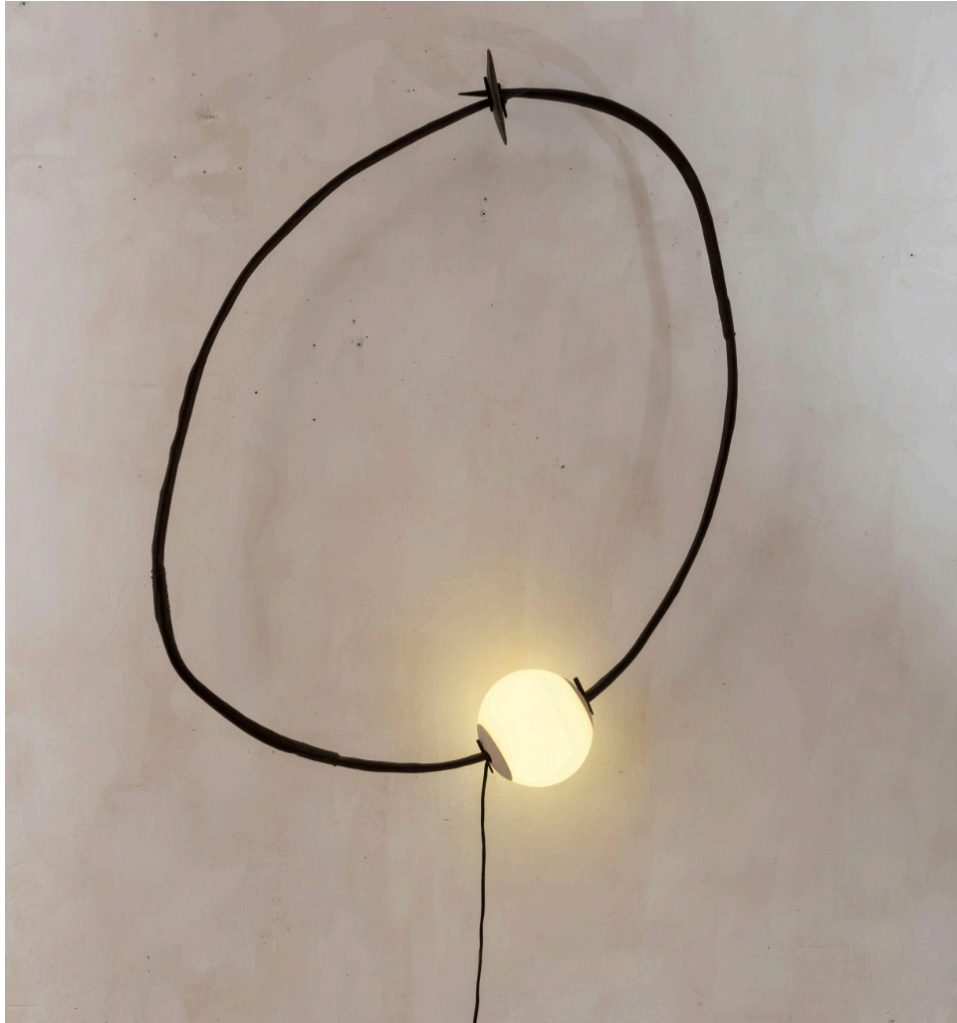

STAHL+BAND

KEPLER LIGHT

Contact for Price | 67 x 47 x 12 in | Blown glass, ash tree

**Available in other finishes and materials*