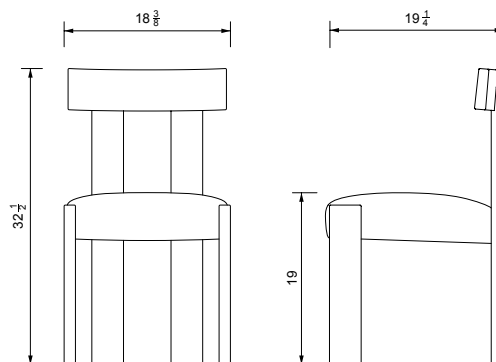

Specification Drawing

STAHLANDBAND.COM
INFO@STAHLANDBAND.COM
424.228.4134