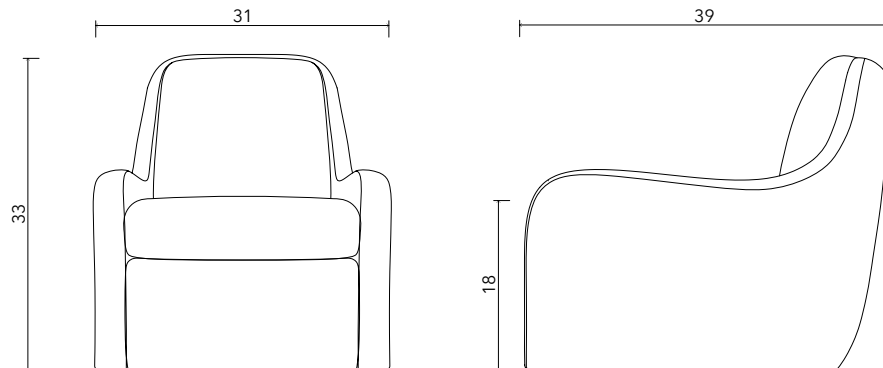

Specification Drawing

STAHLANDBAND.COM
INFO@STAHLANDBAND.COM
424.228.4134