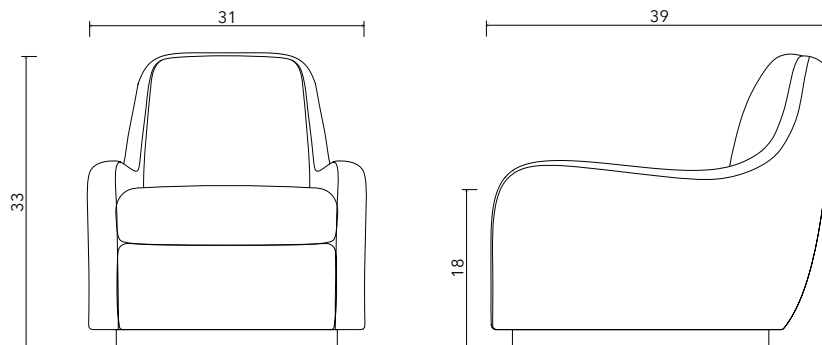

Specification Drawing

STAHLANDBAND.COM
INFO@STAHLANDBAND.COM
424.228.4134