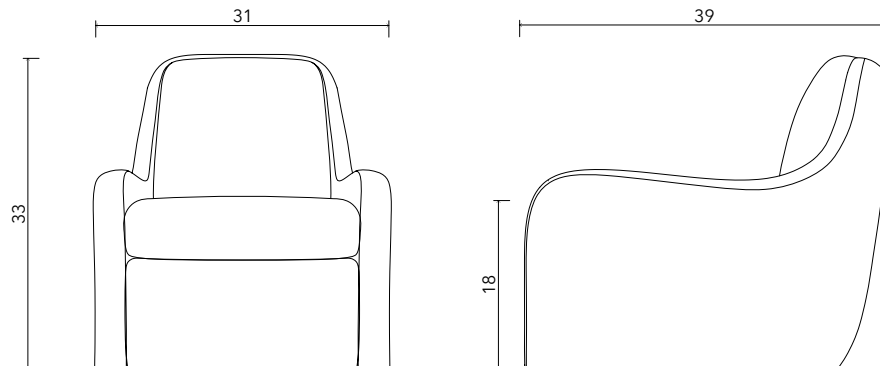

Specification Drawing

STAHLANDBAND.COM
INFO@STAHLANDBAND.COM
424.228.4134