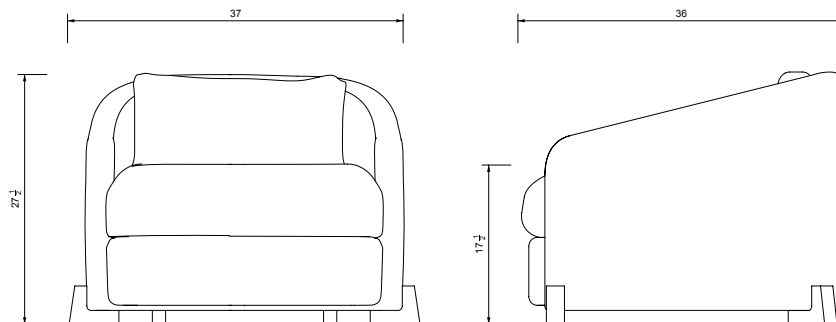

STAHL+BAND

Faas Lounge Chair shown in COM and Walnut feet.

FAAS LOUNGE CHAIR

Standard Dimensions

Overall: 37" W x 36" D x 27 1/2" H
 Seat Height: 17 1/2"

COM

9 1/2 yards

** Minimum 54" plain goods, non-repeating pattern.*

Specification Drawing

STAHLANDBAND.COM
 INFO@STAHLANDBAND.COM
 424.228.4134

STAHL+BAND

Faas Swivel Lounge Chair shown in Shearling.

FAAS SWIVEL LOUNGE CHAIR

Standard Dimensions	Overall: 37" W x 36" D x 27 1/2" H Seat Height: 17 1/2"	
COM	9 1/2 yards	<i>* Minimum 54" plain goods, non-repeating pattern. * COL pricing please inquire.</i>
Available Wood Feet Finishes	 <i>T1</i>  <i>T1</i> <i>White Oak</i> <i>Walnut</i>	<i>* Additional S+B Wood Finishes available upon request. ** Refer to S+B Material Guide for additional Finishes.</i>
List Price *	\$5,825	<i>* List pricing is subject to change and does not include shipping.</i>