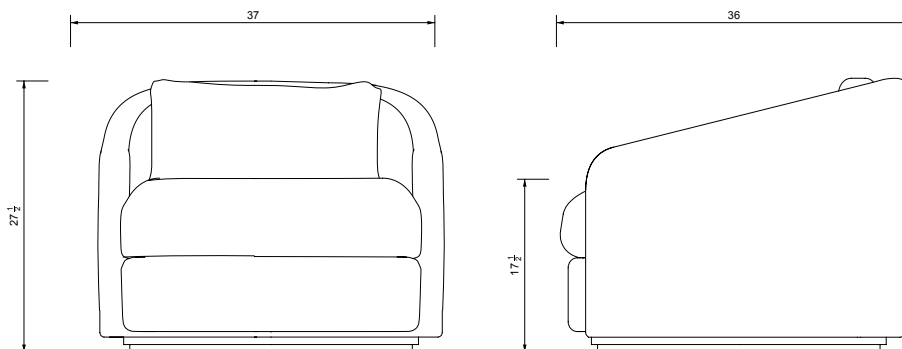

Specification Drawing

STAHLANDBAND.COM
INFO@STAHLANDBAND.COM
424.228.4134