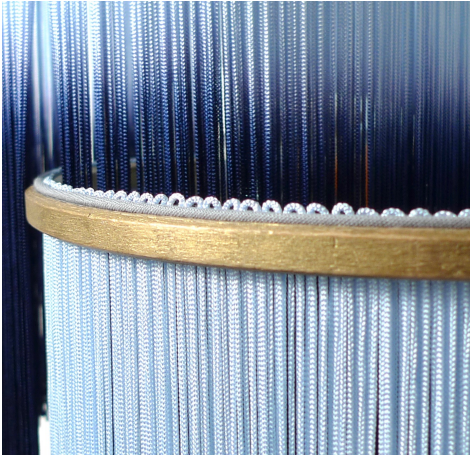

STAHL+BAND

No. 24

Contact for Price | Custom H x 10 D x 15 W | Brass, Leather, Wood, Dip-dyed Fringe
available in yellow, blue, pink, green, and brown

STAHL+BAND

COLORS

BLUE

BROWN

YELLOW