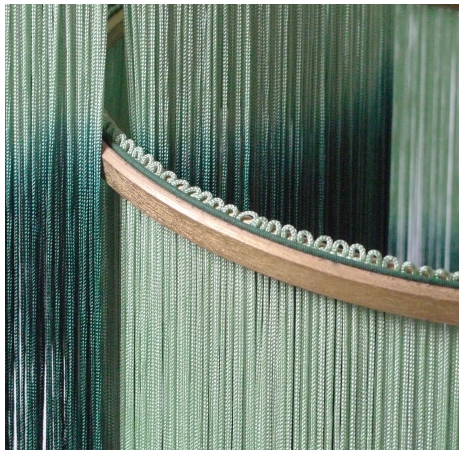

STAHL+BAND

COLORS

GREEN