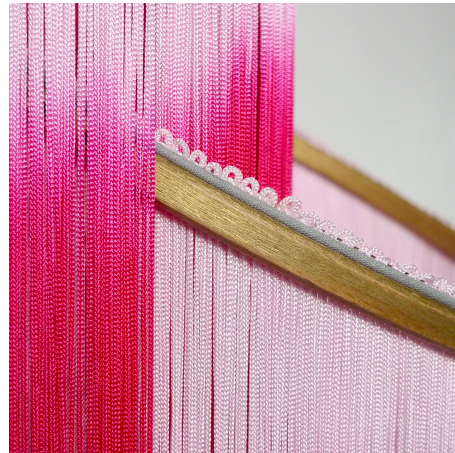

STAHL+BAND

No. 24

Contact for Price | Custom H x 10 D x 15 W | Brass, Leather, Wood, Dip-dyed Fringe
available in yellow, blue, pink, green, and brown

STAHL+BAND

COLORS

BLUE

BROWN

YELLOW