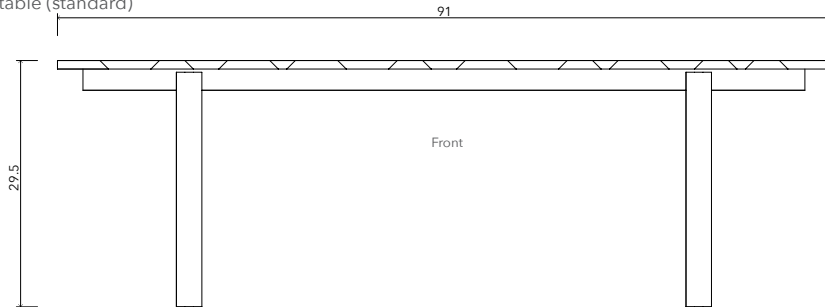

DIMENSIONS

DINING TABLE 91" Length x 36" Width x 29.5" Height

BENCH (SHORT) 55" Length x 17" Width x 18" Height

BENCH (LONG) 36" Length x 17" Width x 18" Height

\*Please inquire for other custom finishes and sizing.

Dining table (standard)

Bench (standard long)

Bench (short)