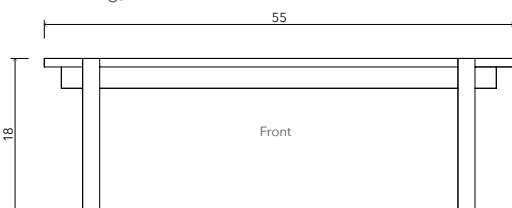

DIMENSIONS

DINING TABLE 91" Length x 36" Width x 29.5" Height

BENCH (SHORT) 55" Length x 17" Width x 18" Height

BENCH (LONG) 36" Length x 17" Width x 18" Height

\*Please inquire for other custom finishes and sizing.

Dining table (standard)

Bench (standard long)

Bench (short)