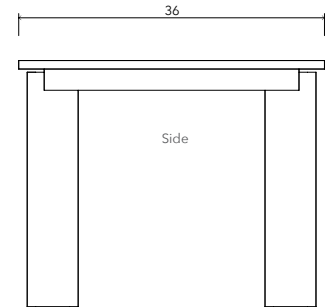

DIMENSIONS

DINING TABLE 91" Length x 36" Width x 29.5" Height

BENCH (SHORT) 55" Length x 17" Width x 18" Height

BENCH (LONG) 36" Length x 17" Width x 18" Height

\*Please inquire for other custom finishes and sizing.

Dining table (standard)

Bench (standard long)

Bench (short)