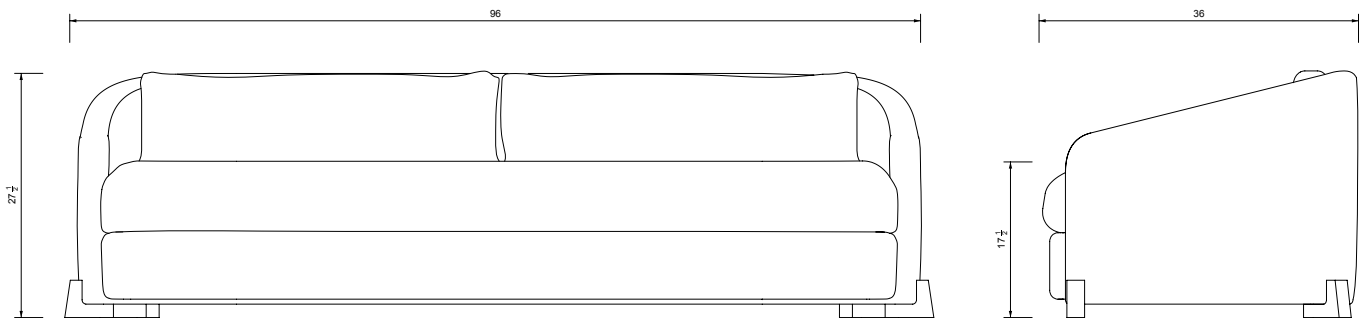

Specification Drawing

STAHLANDBAND.COM
INFO@STAHLANDBAND.COM
424.228.4134