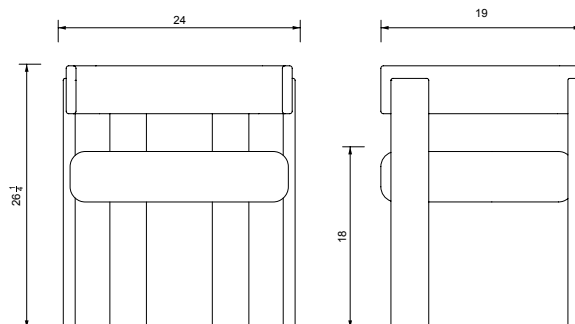

STAHL+BAND

Loc Armchair shown in Walnut and Red Leather (left), Walnut and Linen Blend (right).

LOC ARMCHAIR

Standard Dimensions

Overall: 24" W x 19" D x 26 1/4" H
Seat Height: 18"

COM

1 yard

** Minimum 54" plain goods, non-repeating pattern.
* COL pricing please inquire.*

Specification Drawing

STAHLANDBAND.COM
INFO@STAHLANDBAND.COM
424.228.4134