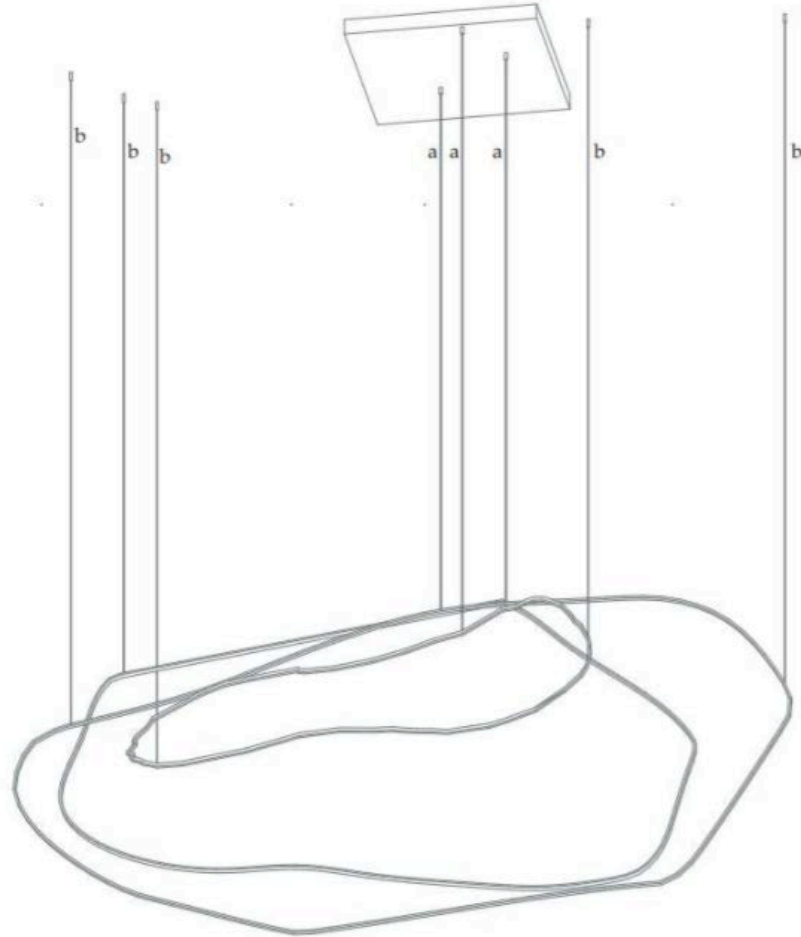

# STAHL+BAND

OPHELIA PENDANT

Contact for Price | W 23.6" x L 51" x H 35.4" | Brass

# STAHL+BAND

- a. power cables
- b. steel cables