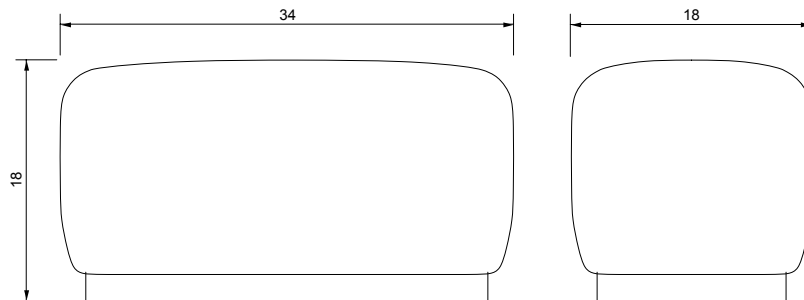

Specification Drawing

STAHLANDBAND.COM
INFO@STAHLANDBAND.COM
424.228.4134