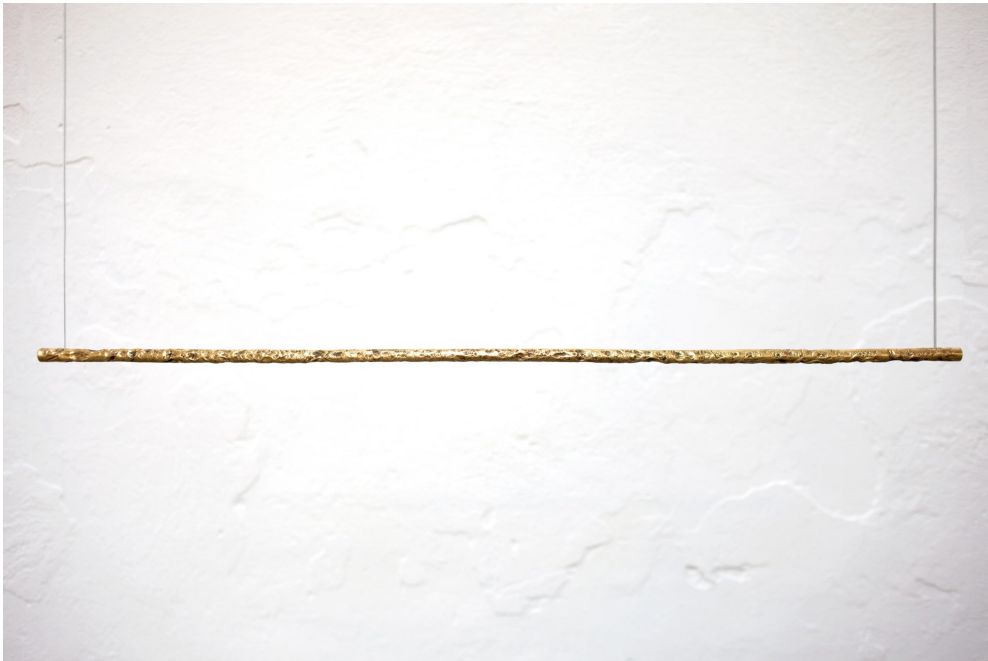

# STAHL+BAND

## HOWL PENDANT

Contact for Price | L 40" x H .5" | Brass