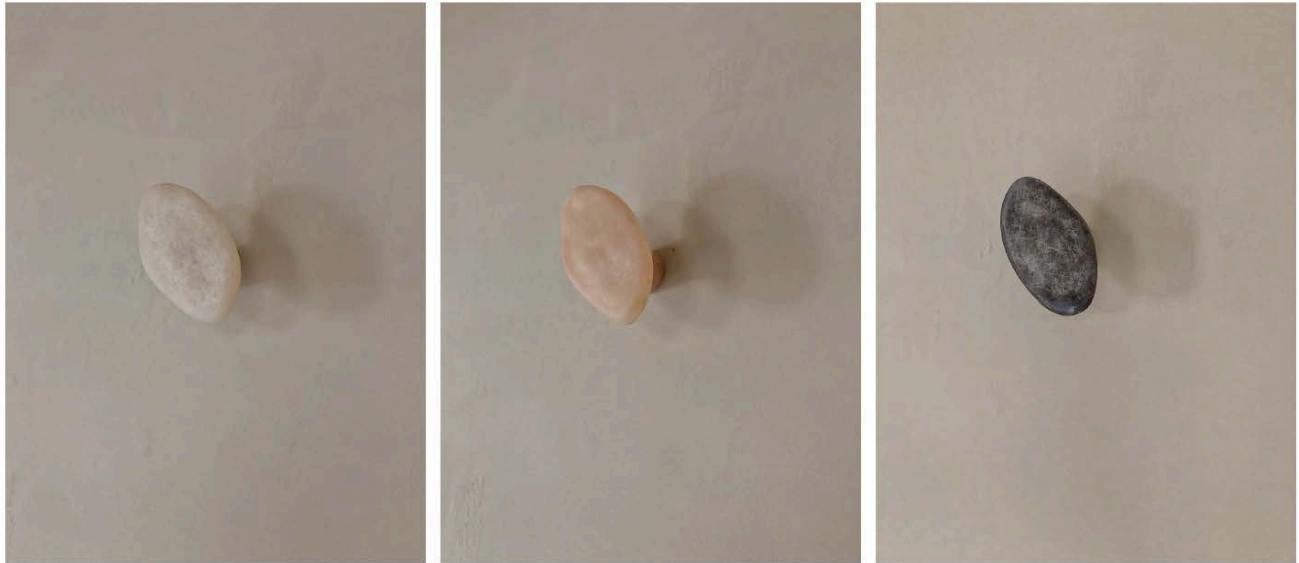

## COBBLE HOOK

Contact for Price | 2.4" x 2.2" x 4" | Available in White, Rose or Coffee