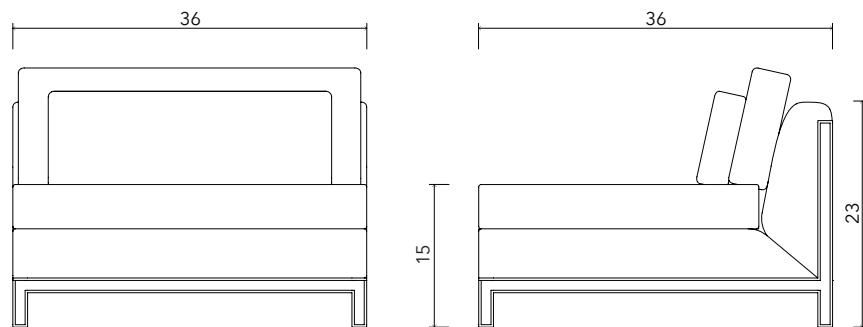

Specification Drawing

STAHLANDBAND.COM
INFO@STAHLANDBAND.COM
424.228.4134