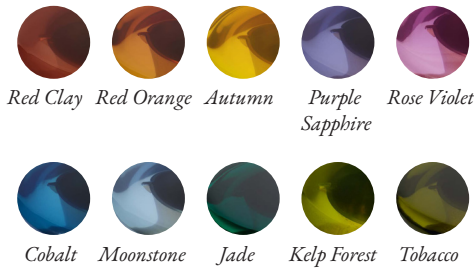

Available Resin Finishes

* Resin products should not be placed outdoors, exposed directly to sunlight/high temperatures.

List Price *

Contact for pricing.

* List pricing is subject to change and does not include shipping.