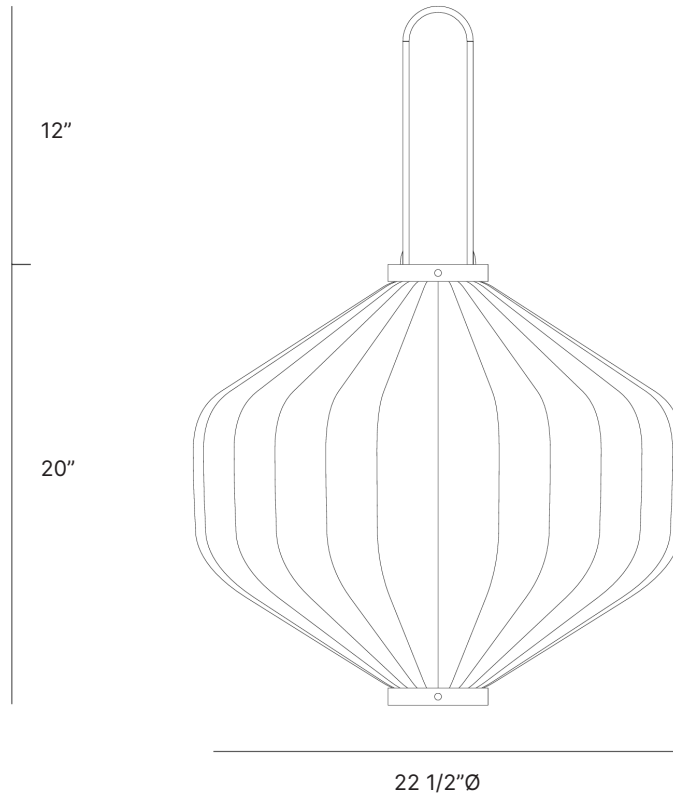

Specification Drawing

Care Instructions

Light Bulbs

We advise not to use light bulbs over 40 Watts. LED bulbs are always recommended as they radiate minimal heat.

Sunlight

The color of the lanterns can be altered by daylight over time. We recommend that it is positioned away from direct sunlight and heat to help maintain the color.

Cleaning

To clean the lanterns: use a gentle sweeping motion vertically from top to bottom with a dry microfibre cloth or soft brush.

*List pricing is subject to change and does not include shipping.