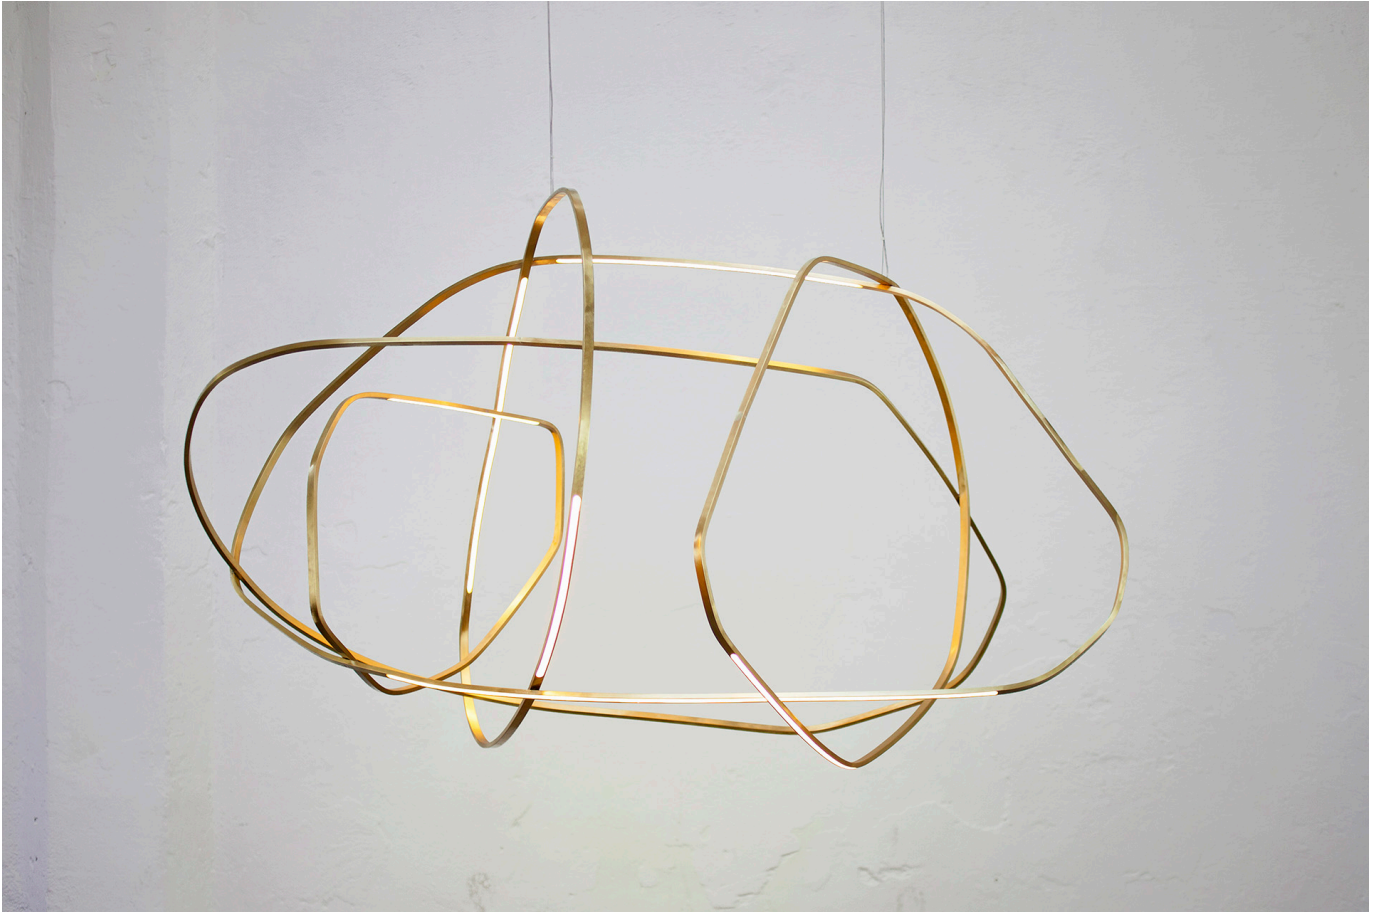

STAHL+BAND

OPHELIA XX PENDANT

Contact for Price | W 30.7" x L 59" x H 39.4" | Brass