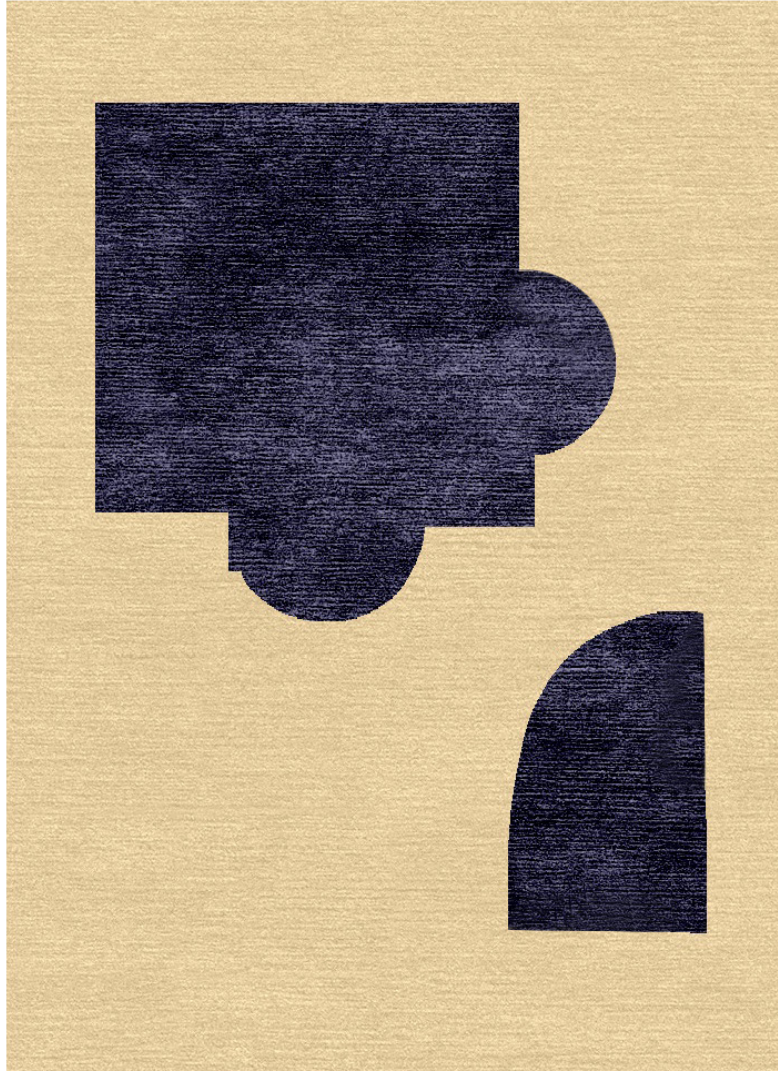

STAHL+BAND

SIENA RUG

Contact for price.

Dimensions: 55" X 78.7" | 66.9" X 94.5" | 78.7" X 118" | Custom measures upon request

Materials: Mongolian wool, silk and linen