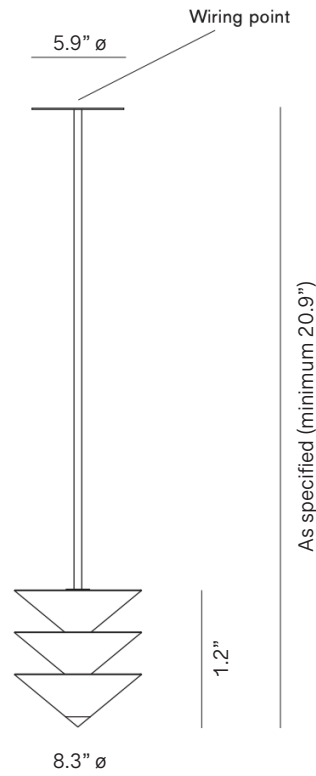

Specification Drawing

Care Instructions

Unsealed Finishes

Our brushed and bronzed brass finishes are optionally available without a protective lacquer. These finishes will tarnish quickly if touched by bare hands. We recommend leaving these finishes to age and patina naturally, however if desired they can be lightly dusted with a clean, dry microfibre cloth. Never use any liquids when cleaning unsealed surfaces.

Sealed Finishes

Our satin and clear lacquered brass variations, enameled steel, and chrome plated finishes may be dusted with a clean microfibre cloth. If further cleaning is required, gently wipe with a damp microfibre cloth or use a mild glass cleaner, ensuring that no liquids come in to contact with any joints, seams or electrical componentry.

Lamps and Glass Shades

Lamps, glass shades and glass shells may be gently dusted with a dry microfibre cloth. If further cleaning is required, gently wipe with a damp microfibre cloth or use a mild glass cleaner, ensuring that no liquids come in to contact with any unsealed brass finishes.

* List pricing is subject to change and does not include shipping.