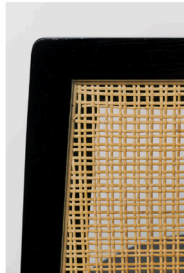

STAHL+BAND

CROSS

N° 343 COFFEE TABLE

Contact for Price

Measurements: 16" H x 24" W x 72" L
Materials: Ebony Lacquer with Cross Cane or French Oak with Web Cane
Custom dimensions available.