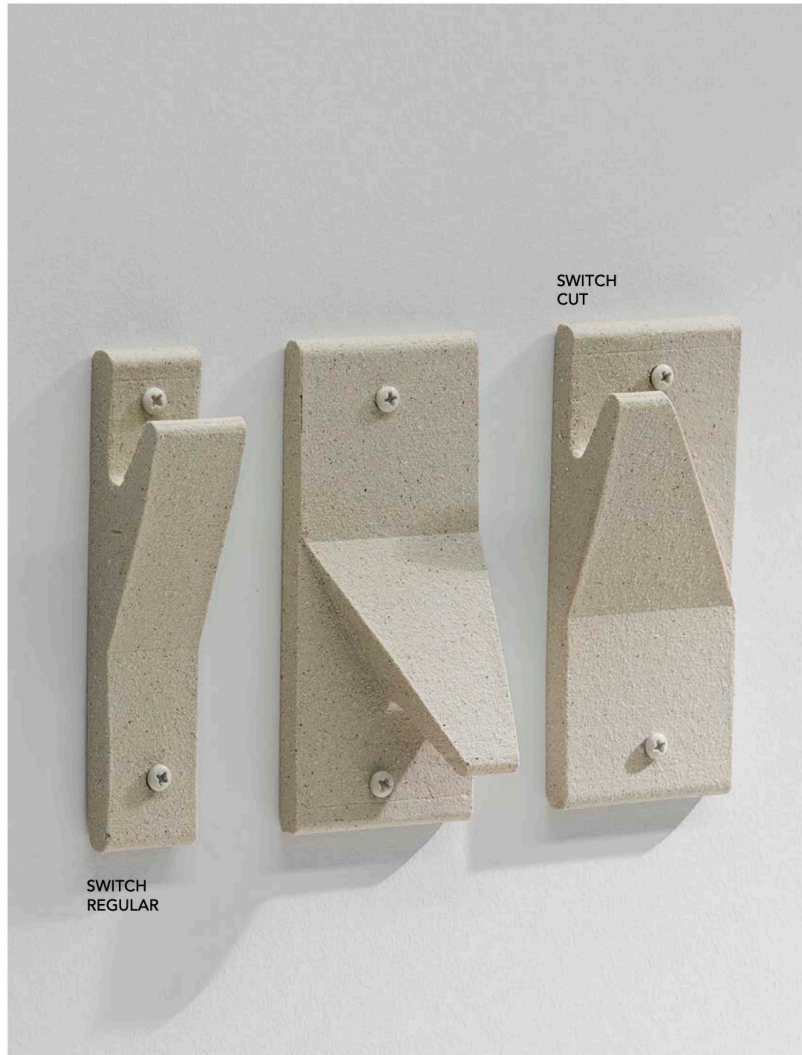

# STAHL+BAND

## SWITCH COLLECTION

Contact for Price

Measurements: Regular 4.9" L x 1" W x 1.2" D | Cut 4.9" L x 1" W x 2.2" D

Materials: Ceramic in Speckled White, Off-white or Satin Charcoal