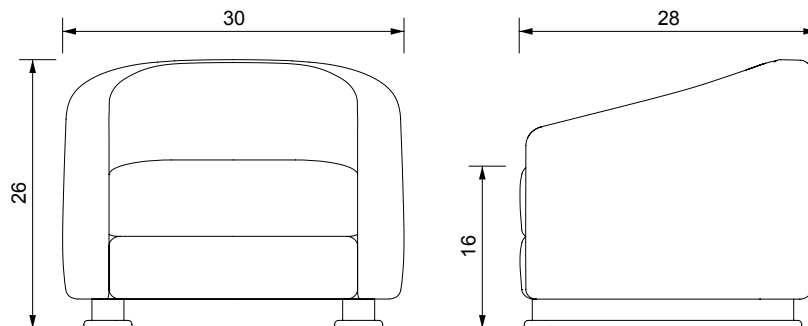

## MAAS LOUNGE CHAIR

Standard Dimensions	Overall: 30" W x 28" D x 26" H Seat Height: 16"	
COM	8 yards	<i>* Minimum 54" plain goods, non-repeating pattern. * COL pricing please inquire.</i>
Available Wood Finishes	  <i>White Oak Walnut</i>	<i>* Additional S+B Wood Finishes available upon request. ** Refer to S+B Material Guide for additional Finishes.</i>
List Price *	\$6,900	<i>* List pricing is subject to change and does not include shipping. * Additional \$1,200 for custom stitch detail.</i>

### Specification Drawing

### Standard Dimensions

Overall: 30" W x 28" D x 26" H  
Seat Height: 16"