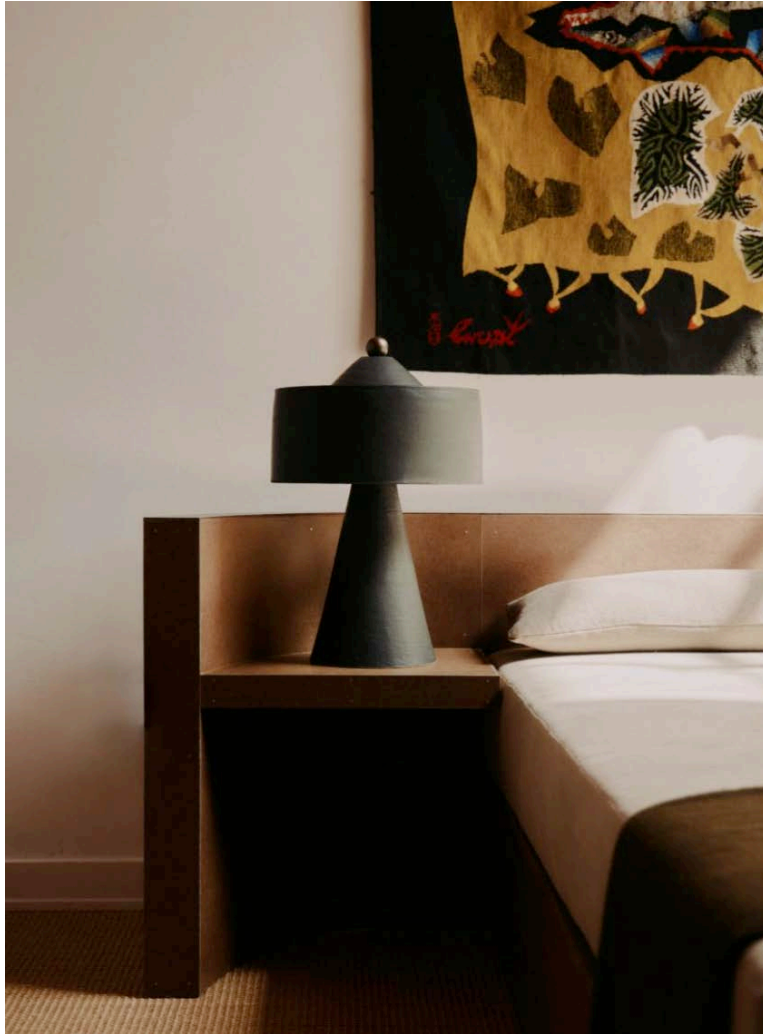

STAHL+BAND

HELENA TABLE LAMP

Contact For Price

Measurements: 13" D x 22" H

Material: Ceramic - Stone, Anthracite, Chestnut, Ivy, Lapis, or Terrasig