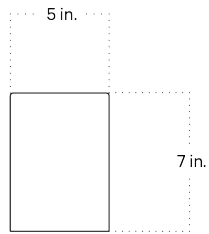

STAHL+BAND

Luca Wall Sconce shown in Stone. *Designed by In Common With*

LUCA WALL SCONCE

| | | |
|-----------------------------------|--|---|
| Standard Dimensions | Overall: 5" W x 5" D x 7" H Canopy: 4" x 4" Weight: 4 lbs | <i>The canopy is 4 inches square and covers a standard junction box. We recommend notifying a professional drywall finisher of the tight tolerance for proper installation</i> |
| Materials | Ceramic, Brass | |
| Details | Bulbs Included (x2) E12 / 120V / 4.0 W / 220 lm 2200 K - 3000 K / warm on dim Dimmer: TRIAC Max wattage: 20W UL Listed, damp-rated | <i>* Hardwired lamps must be installed by a professional.</i> |
| Available Ceramic Finishes |  <p>Stone Anthracite Chestnut Ivy Lapis Terrasig</p> | <i>* This fixture has handmade elements and may exhibit variability within the same piece. These variations are inherent in the production process and are not to be considered as defects.</i> |
| Available Metal Finishes |  <p>Brass Patina Brass Blackened Brass</p> | <i>* Slight variations will occur and may include slight pour ripples or surface pitting, which imprint every item with a unique character.</i> |

STAHL+BAND

Specification Drawing

Front View

Side View

Bottom View

Isometric View

STAHL+BAND

Finish Options