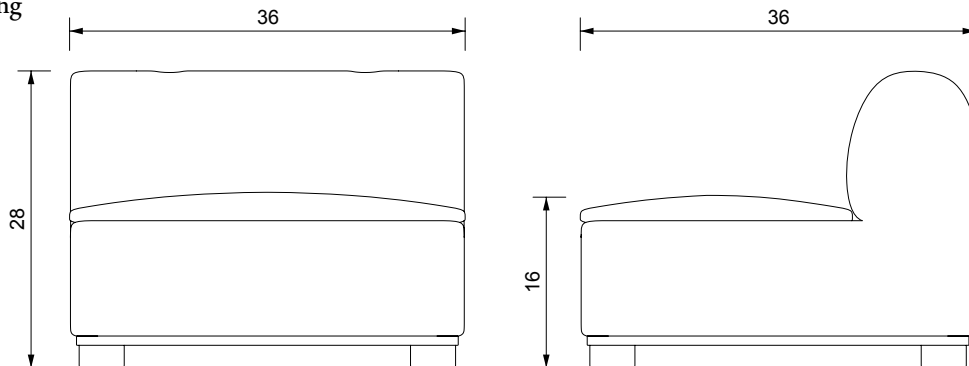

Specification Drawing

STAHLANDBAND.COM
INFO@STAHLANDBAND.COM
424.228.4134