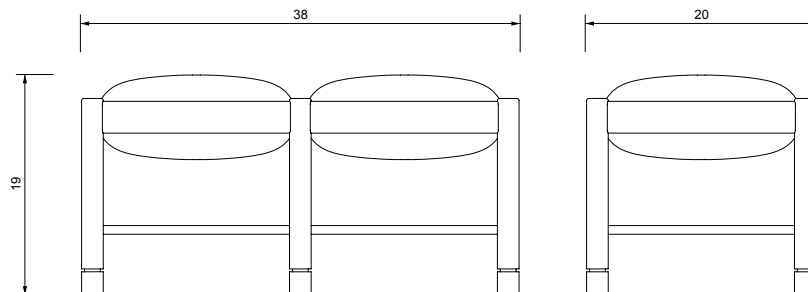

STAHL+BAND

Dubel Double Bench shown in Walnut and Leather.

DUBEL DOUBLE BENCH

Standard Dimensions

Overall: 38" W x 20" D x 19" H

COM

2 yards

** Minimum 54" plain goods, non-repeating pattern.
* COL pricing please inquire.*

Tier 2 - \$4,700

** List pricing is subject to change and does not include shipping.*

Specification Drawing

STAHLANDBAND.COM
INFO@STAHLANDBAND.COM
424.228.4134