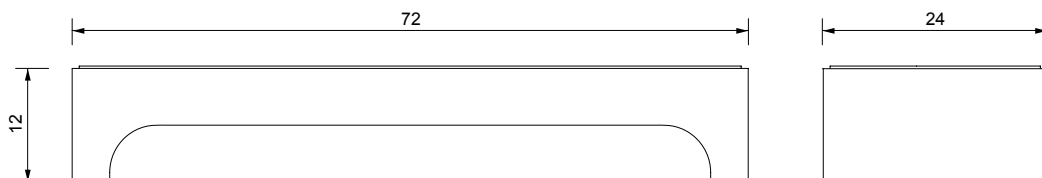

Specification Drawing

STAHLANDBAND.COM
INFO@STAHLANDBAND.COM
424.228.4134