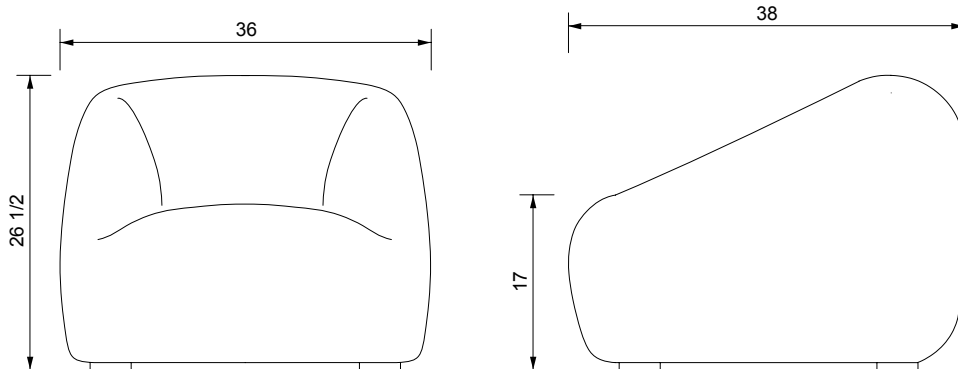

Specification Drawing

STAHLANDBAND.COM
INFO@STAHLANDBAND.COM
424.228.4134