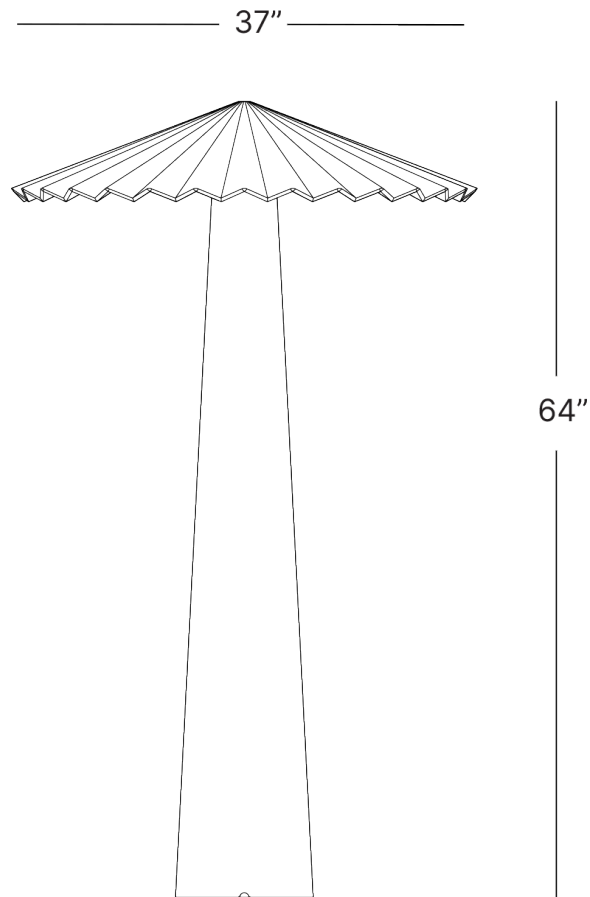

STAHL+BAND

Specification Drawing

Care Instructions

Cleaning

Wipe clean with a soft, dry cloth or static duster. Avoid the use of harsh chemicals or abrasive cleaners as they may cause damage to the surface.