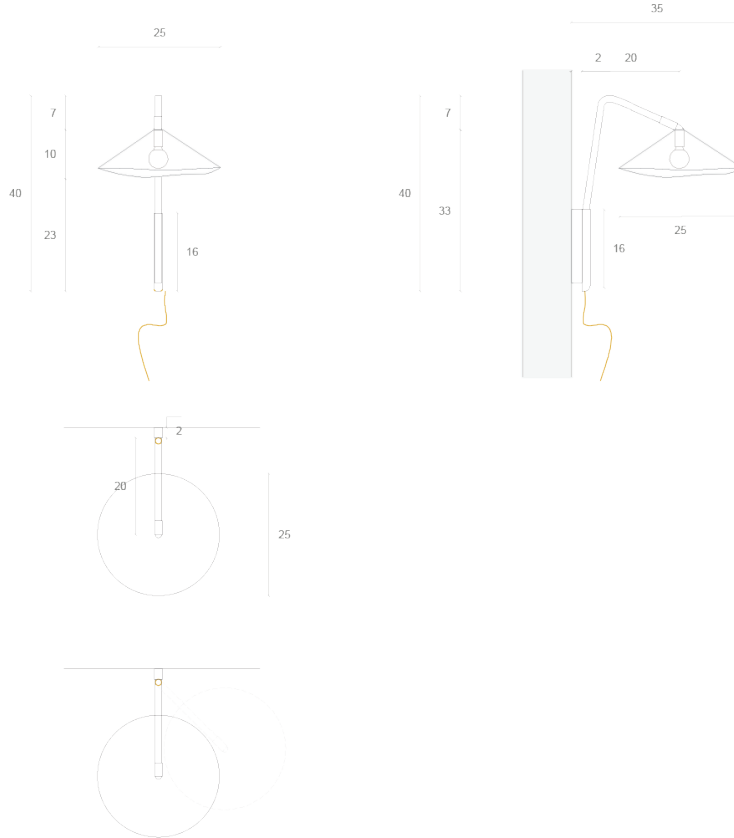

STAHL+BAND

Specification Drawings

Dimensions measured in cm.

Antica II Sconce