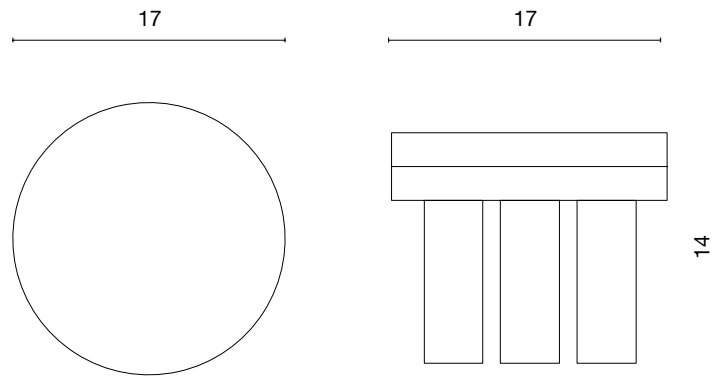

STAHL + BAND

Baia Coffee Table shown in Concrete and Resin

BAIA COFFEE

Overall Dimensions	1 : 27 1/2" D x 11" H 2 : 17" D x 14 1/5" H 3 : 11 4/5" W x 11 4/5" D x 18 3/4" H
--------------------	---

List Price *	Contact for Price	<i>* List pricing is subject to change and does not include shipping.</i>
--------------	-------------------	---

Specification Drawing

STAHL + BAND

STAHL + BAND

R03 / RED CLAY

R04 / RED ORANGE

R06 / AUTUMN

R08 / PURPLE SAPPHIRE

R10 / ROSE VIOLET