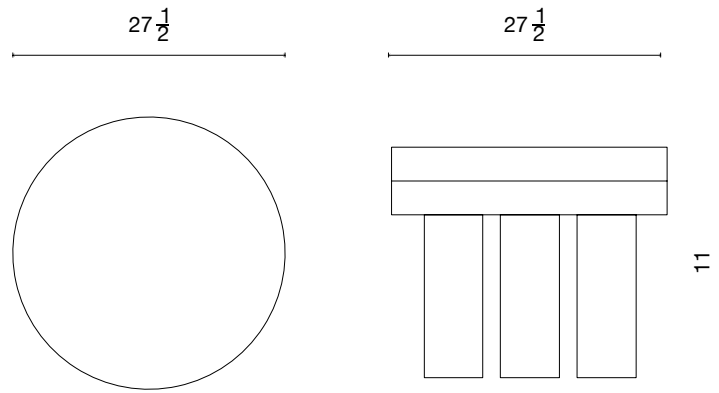

STAHL + BAND

Baia Coffee Table shown in Concrete and Resin

BAIA COFFEE

Overall Dimensions	1 : 27 1/2" D x 11" H 2 : 17" D x 14 1/5" H 3 : 11 4/5" W x 11 4/5" D x 18 3/4" H
--------------------	---

List Price *	Contact for Price	<i>* List pricing is subject to change and does not include shipping.</i>
--------------	-------------------	---

Specification Drawing

STAHL + BAND

STAHL + BAND

R03 / RED CLAY

R04 / RED ORANGE

R06 / AUTUMN

R08 / PURPLE SAPPHIRE

R10 / ROSE VIOLET