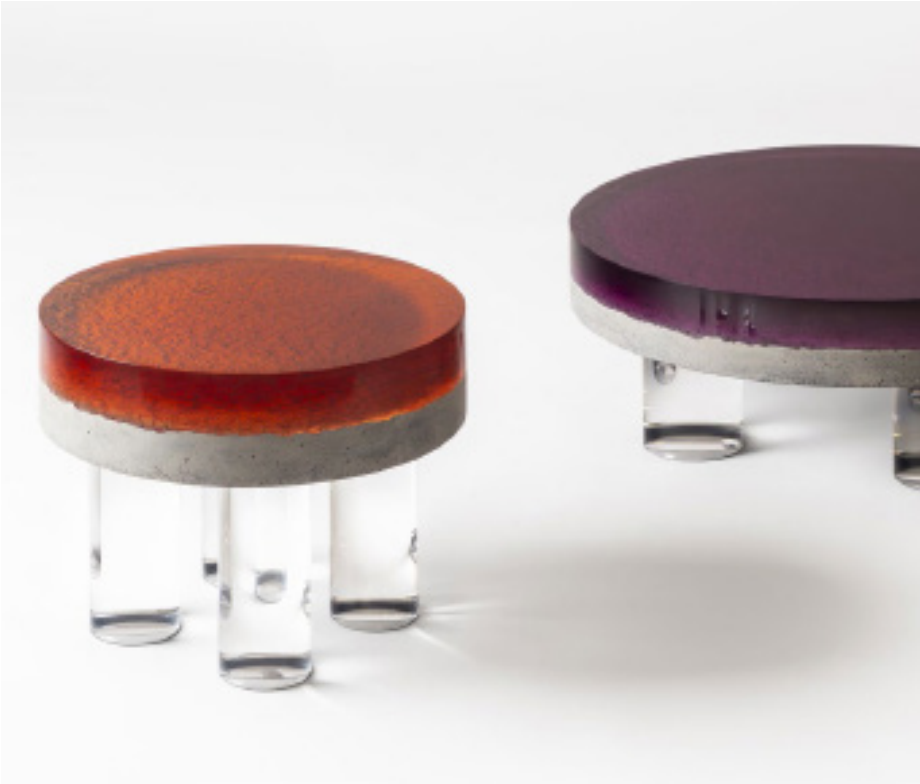

STAHL + BAND

Baia Coffee Table shown in Concrete and Resin

BAIA COFFEE

Overall Dimensions	1 : 27 1/2" D x 11" H 2 : 17" D x 14 1/5" H 3 : 11 4/5" W x 11 4/5" D x 18 3/4" H
--------------------	---

List Price *	Contact for Price	<i>* List pricing is subject to change and does not include shipping.</i>
--------------	-------------------	---

Specification Drawing

STAHL + BAND

STAHL + BAND

R03 / RED CLAY

R04 / RED ORANGE

R06 / AUTUMN

R08 / PURPLE SAPPHIRE

R10 / ROSE VIOLET

R14 / COBALT

R15 / MOONSTONE

R16 / JADE

R19 / KELP FOREST

R20 / TOBACCO