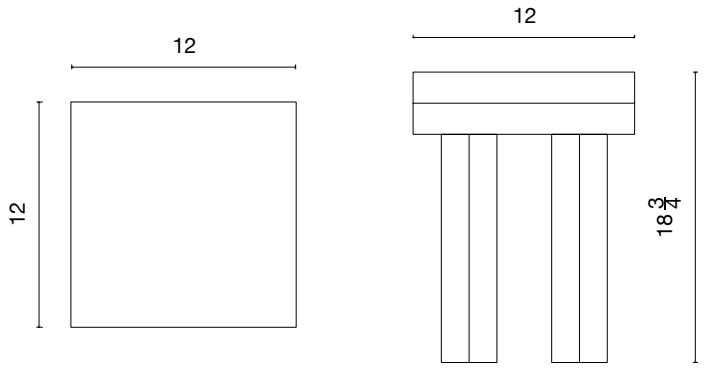

STAHL + BAND

Baia Coffee Table shown in Concrete and Resin

BAIA COFFEE

Overall Dimensions	1 : 27 1/2" D x 11" H 2 : 17" D x 14 1/5" H 3 : 11 4/5" W x 11 4/5" D x 18 3/4" H
--------------------	---

List Price *	Contact for Price	<i>* List pricing is subject to change and does not include shipping.</i>
--------------	-------------------	---

Specification Drawing

STAHL + BAND

STAHL + BAND

R03 / RED CLAY

R04 / RED ORANGE

R06 / AUTUMN

R08 / PURPLE SAPPHIRE

R10 / ROSE VIOLET