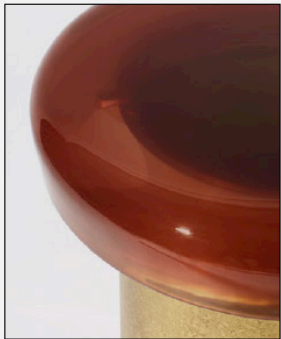

STAHL + BAND

Baia Coffee Table shown in Concrete and Resin

BAIA COFFEE

Overall Dimensions	1 : 27 1/2" D x 11" H 2 : 17" D x 14 1/5" H 3 : 11 4/5" W x 11 4/5" D x 18 3/4" H
--------------------	---

List Price *	Contact for Price	<i>* List pricing is subject to change and does not include shipping.</i>
--------------	-------------------	---

Specification Drawing

STAHL + BAND

STAHL + BAND

R03 / RED CLAY

R04 / RED ORANGE

R06 / AUTUMN

R08 / PURPLE SAPPHIRE

R10 / ROSE VIOLET