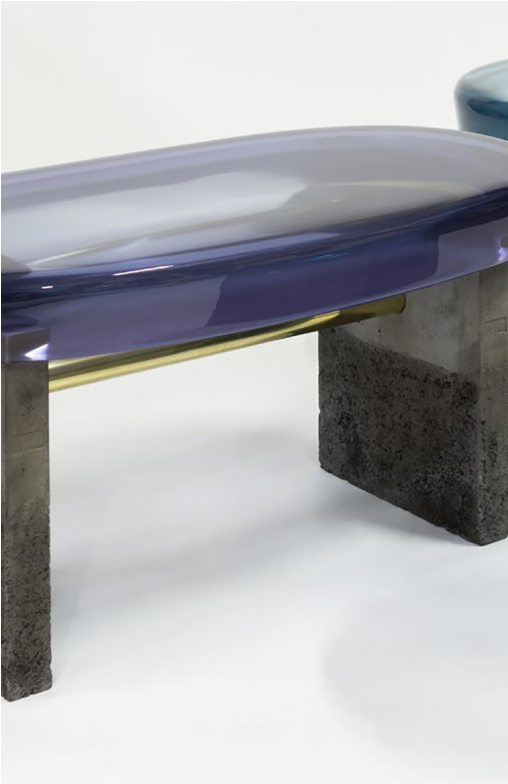

STAHL + BAND

Golia Bench shown in Concrete and Resin

GOLIA BENCH

Overall Dimensions

Overall : 19 1/2" W x 37 3/4" D x 21 1/2" H

List Price *

Contact for Price

**List pricing is subject to change and does not include shipping.*

Specification Drawing

STAHL + BAND

STAHL + BAND

R03 / RED CLAY

R04 / RED ORANGE

R06 / AUTUMN

R08 / PURPLE SAPPHIRE

R10 / ROSE VIOLET