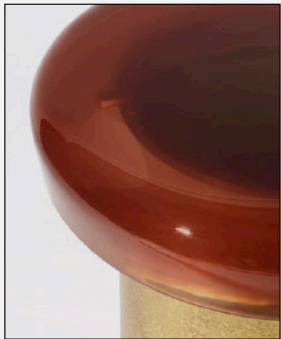

STAHL + BAND

Golia Bench shown in Concrete and Resin

GOLIA BENCH

Overall Dimensions

Overall : 19 1/2" W x 37 3/4" D x 21 1/2" H

List Price *

Contact for Price

**List pricing is subject to change and does not include shipping.*

Specification Drawing

STAHL + BAND

STAHL + BAND

R03 / RED CLAY

R04 / RED ORANGE

R06 / AUTUMN

R08 / PURPLE SAPPHIRE

R10 / ROSE VIOLET