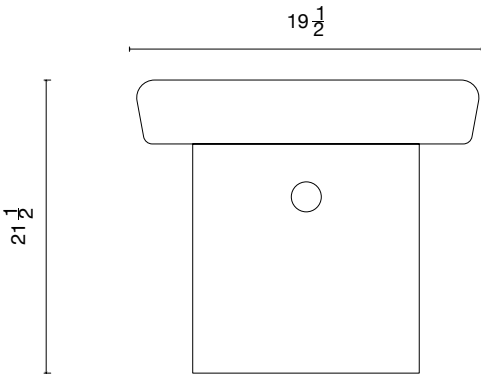

STAHL + BAND

Golia Bench shown in Concrete and Resin

GOLIA BENCH

Overall Dimensions

Overall : 19 1/2" W x 37 3/4" D x 21 1/2" H

List Price *

Contact for Price

**List pricing is subject to change and does not include shipping.*

Specification Drawing

STAHL + BAND

STAHL + BAND

R03 / RED CLAY

R04 / RED ORANGE

R06 / AUTUMN

R08 / PURPLE SAPPHIRE

R10 / ROSE VIOLET