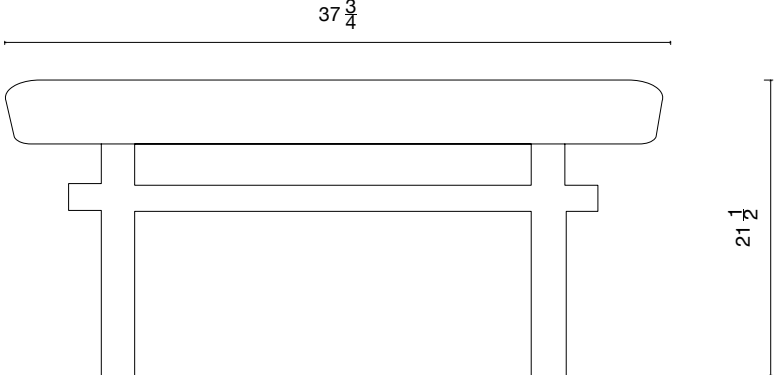

STAHL + BAND

Golia Bench shown in Concrete and Resin

GOLIA BENCH

Overall Dimensions

Overall : 19 1/2" W x 37 3/4" D x 21 1/2" H

List Price *

Contact for Price

**List pricing is subject to change and does not include shipping.*

Specification Drawing

STAHL + BAND

STAHL + BAND

R03 / RED CLAY

R04 / RED ORANGE

R06 / AUTUMN

R08 / PURPLE SAPPHIRE

R10 / ROSE VIOLET