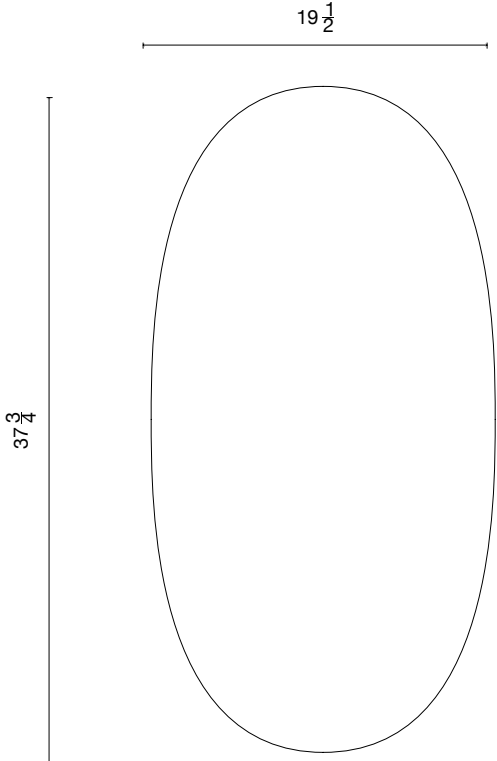

STAHL + BAND

Golia Bench shown in Concrete and Resin

GOLIA BENCH

Overall Dimensions

Overall : 19 1/2" W x 37 3/4" D x 21 1/2" H

List Price *

Contact for Price

**List pricing is subject to change and does not include shipping.*

Specification Drawing

STAHL + BAND

STAHL + BAND

R03 / RED CLAY

R04 / RED ORANGE

R06 / AUTUMN

R08 / PURPLE SAPPHIRE

R10 / ROSE VIOLET