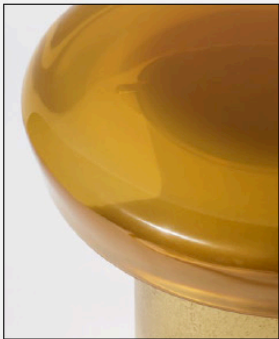

---

Specification Drawing

STAHL + BAND

# STAHL + BAND

R03 / RED CLAY

R04 / RED ORANGE

R06 / AUTUMN

R08 / PURPLE SAPPHIRE

R10 / ROSE VIOLET

R14 / COBALT

R15 / MOONSTONE