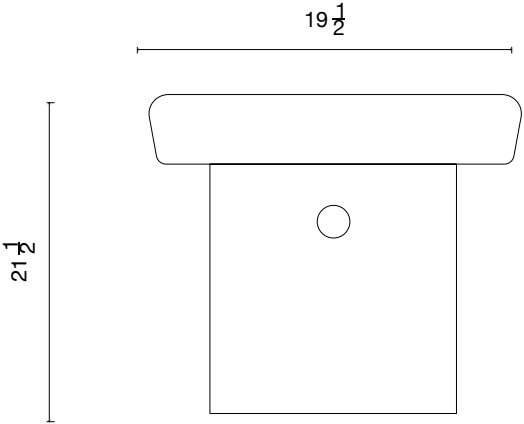

# GOLIA STOOL

---

Overall Dimensions

Overall : 19 1/2" D x 21 1/2" H

---

List Price \*

Contact for Price

*\* List pricing is subject to change and does not include shipping.*

---

Specification Drawing

STAHL + BAND