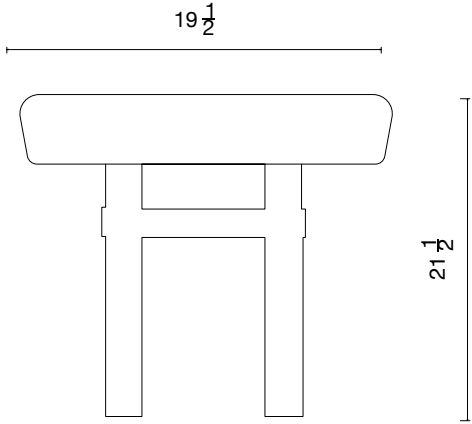

# GOLIA STOOL

---

Overall Dimensions

Overall : 19 1/2" D x 21 1/2" H

---

List Price \*

Contact for Price

*\* List pricing is subject to change and does not include shipping.*

---

Specification Drawing

STAHL + BAND