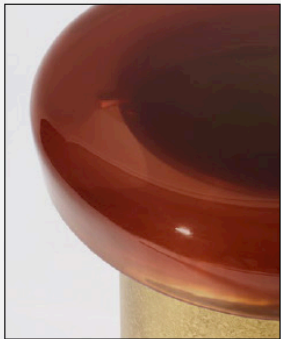

# GOLIA STOOL

---

Overall Dimensions

Overall : 19 1/2" D x 21 1/2" H

---

List Price \*

Contact for Price

*\* List pricing is subject to change and does not include shipping.*

# STAHL + BAND

R03 / RED CLAY

R04 / RED ORANGE

R06 / AUTUMN

R08 / PURPLE SAPPHIRE

R10 / ROSE VIOLET

R14 / COBALT

R15 / MOONSTONE