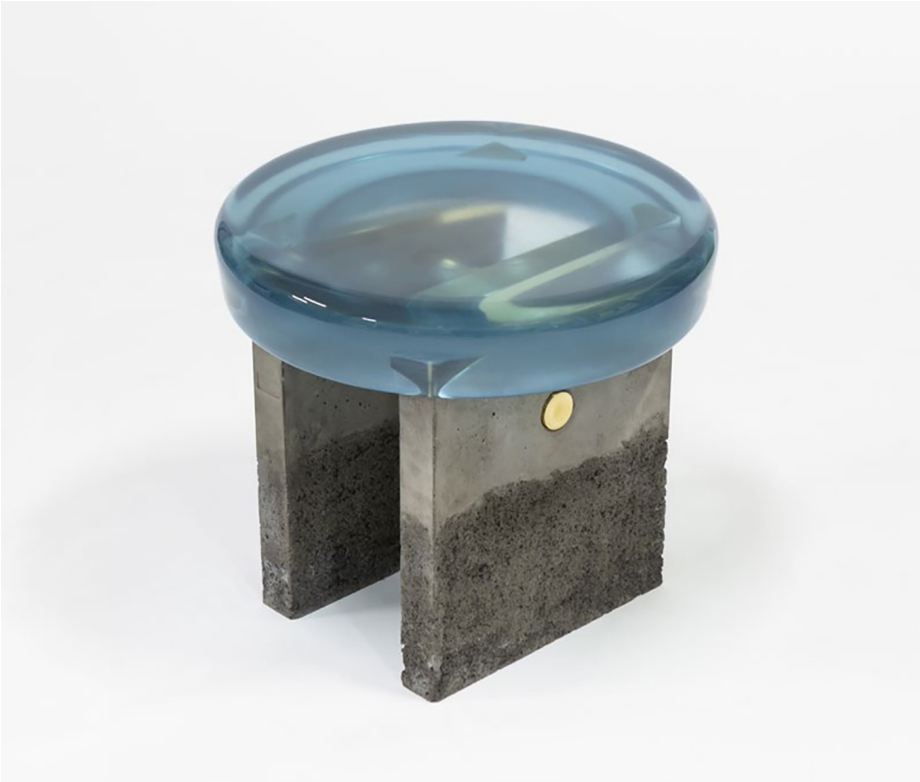

STAHL + BAND

Golia Stool shown in Concrete and Resin

GOLIA STOOL

Overall Dimensions

Overall : 19 1/2" D x 21 1/2" H

List Price *

Contact for Price

Specification Drawing