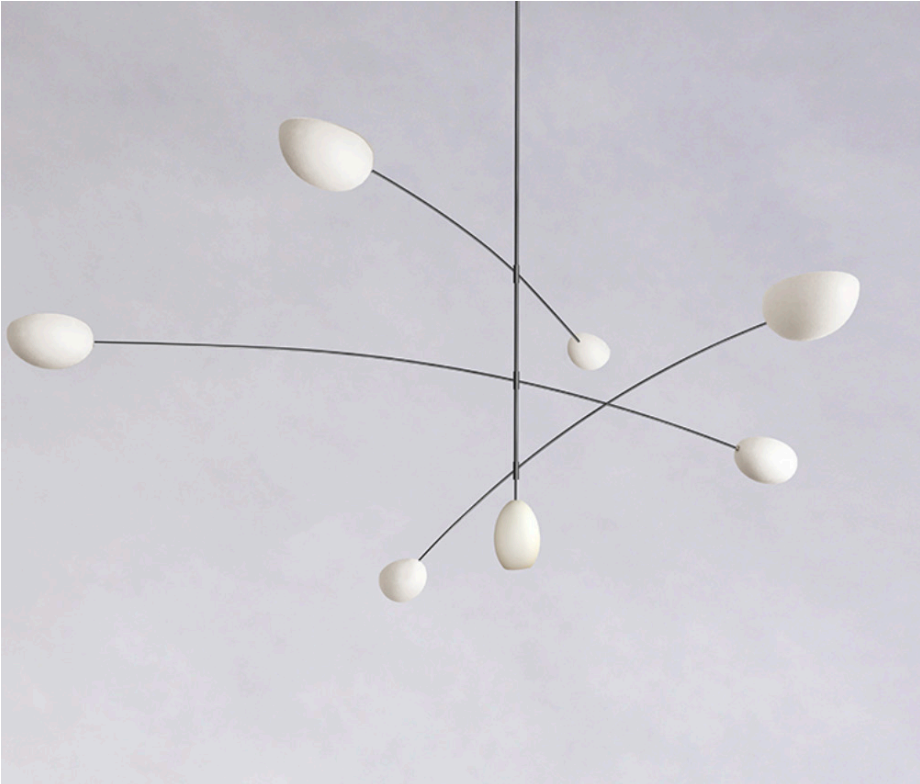

STAHL + BAND

O Branch VII shown in Blackened Brass with White Shades

O BRANCH VII

Standard Dimensions	Overall Height: 39”min Branch Length : 59”
Light Source	5xg9 LED - 3.5 w / 220 - 240v
Lumens	5x -350
Temperature	Warm White - 2700k
Available Metal Finish	 <i>Blackened Brass Brass</i>
Available Shade Color	 <i>White Black Neutral</i>
List Price *	Contact for Price <i>* List pricing is subject to change and does not include shipping.</i>

Specification Drawing

STAHL + BAND