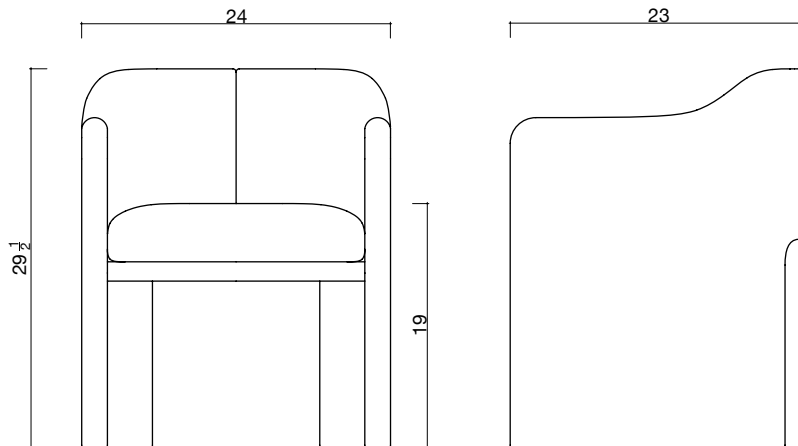

Specification Drawing

STAHLANDBAND.COM
INFO@STAHLANDBAND.COM
424.228.4134