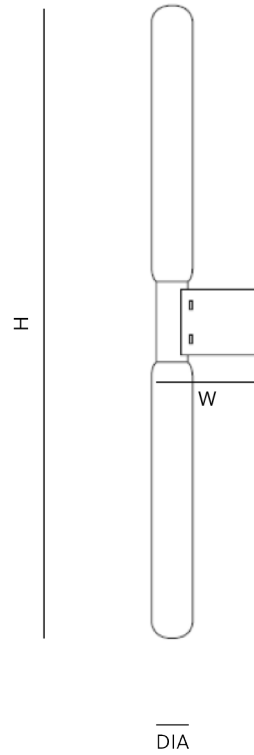

### Standard Dimensions

Overall: 2 3/8" DIA x 6 5/16" D x 36 1/4" H

Weight: 8.5 lbs

Backplate: 6 1/8" W x 2 3/8" H

---

### List Price \*

Upon Request

---

# STAHL+BAND

Specification Drawing

## Cipher wallsconce

Name	W / Dia (mm/inch)	H (mm/inch)
<b>Cipher wallsconce</b>	154/6 <sup>1</sup> / <sub>8</sub> " × Dia 60/2 <sup>3</sup> / <sub>8</sub> "	919/36 <sup>1</sup> / <sub>4</sub> "